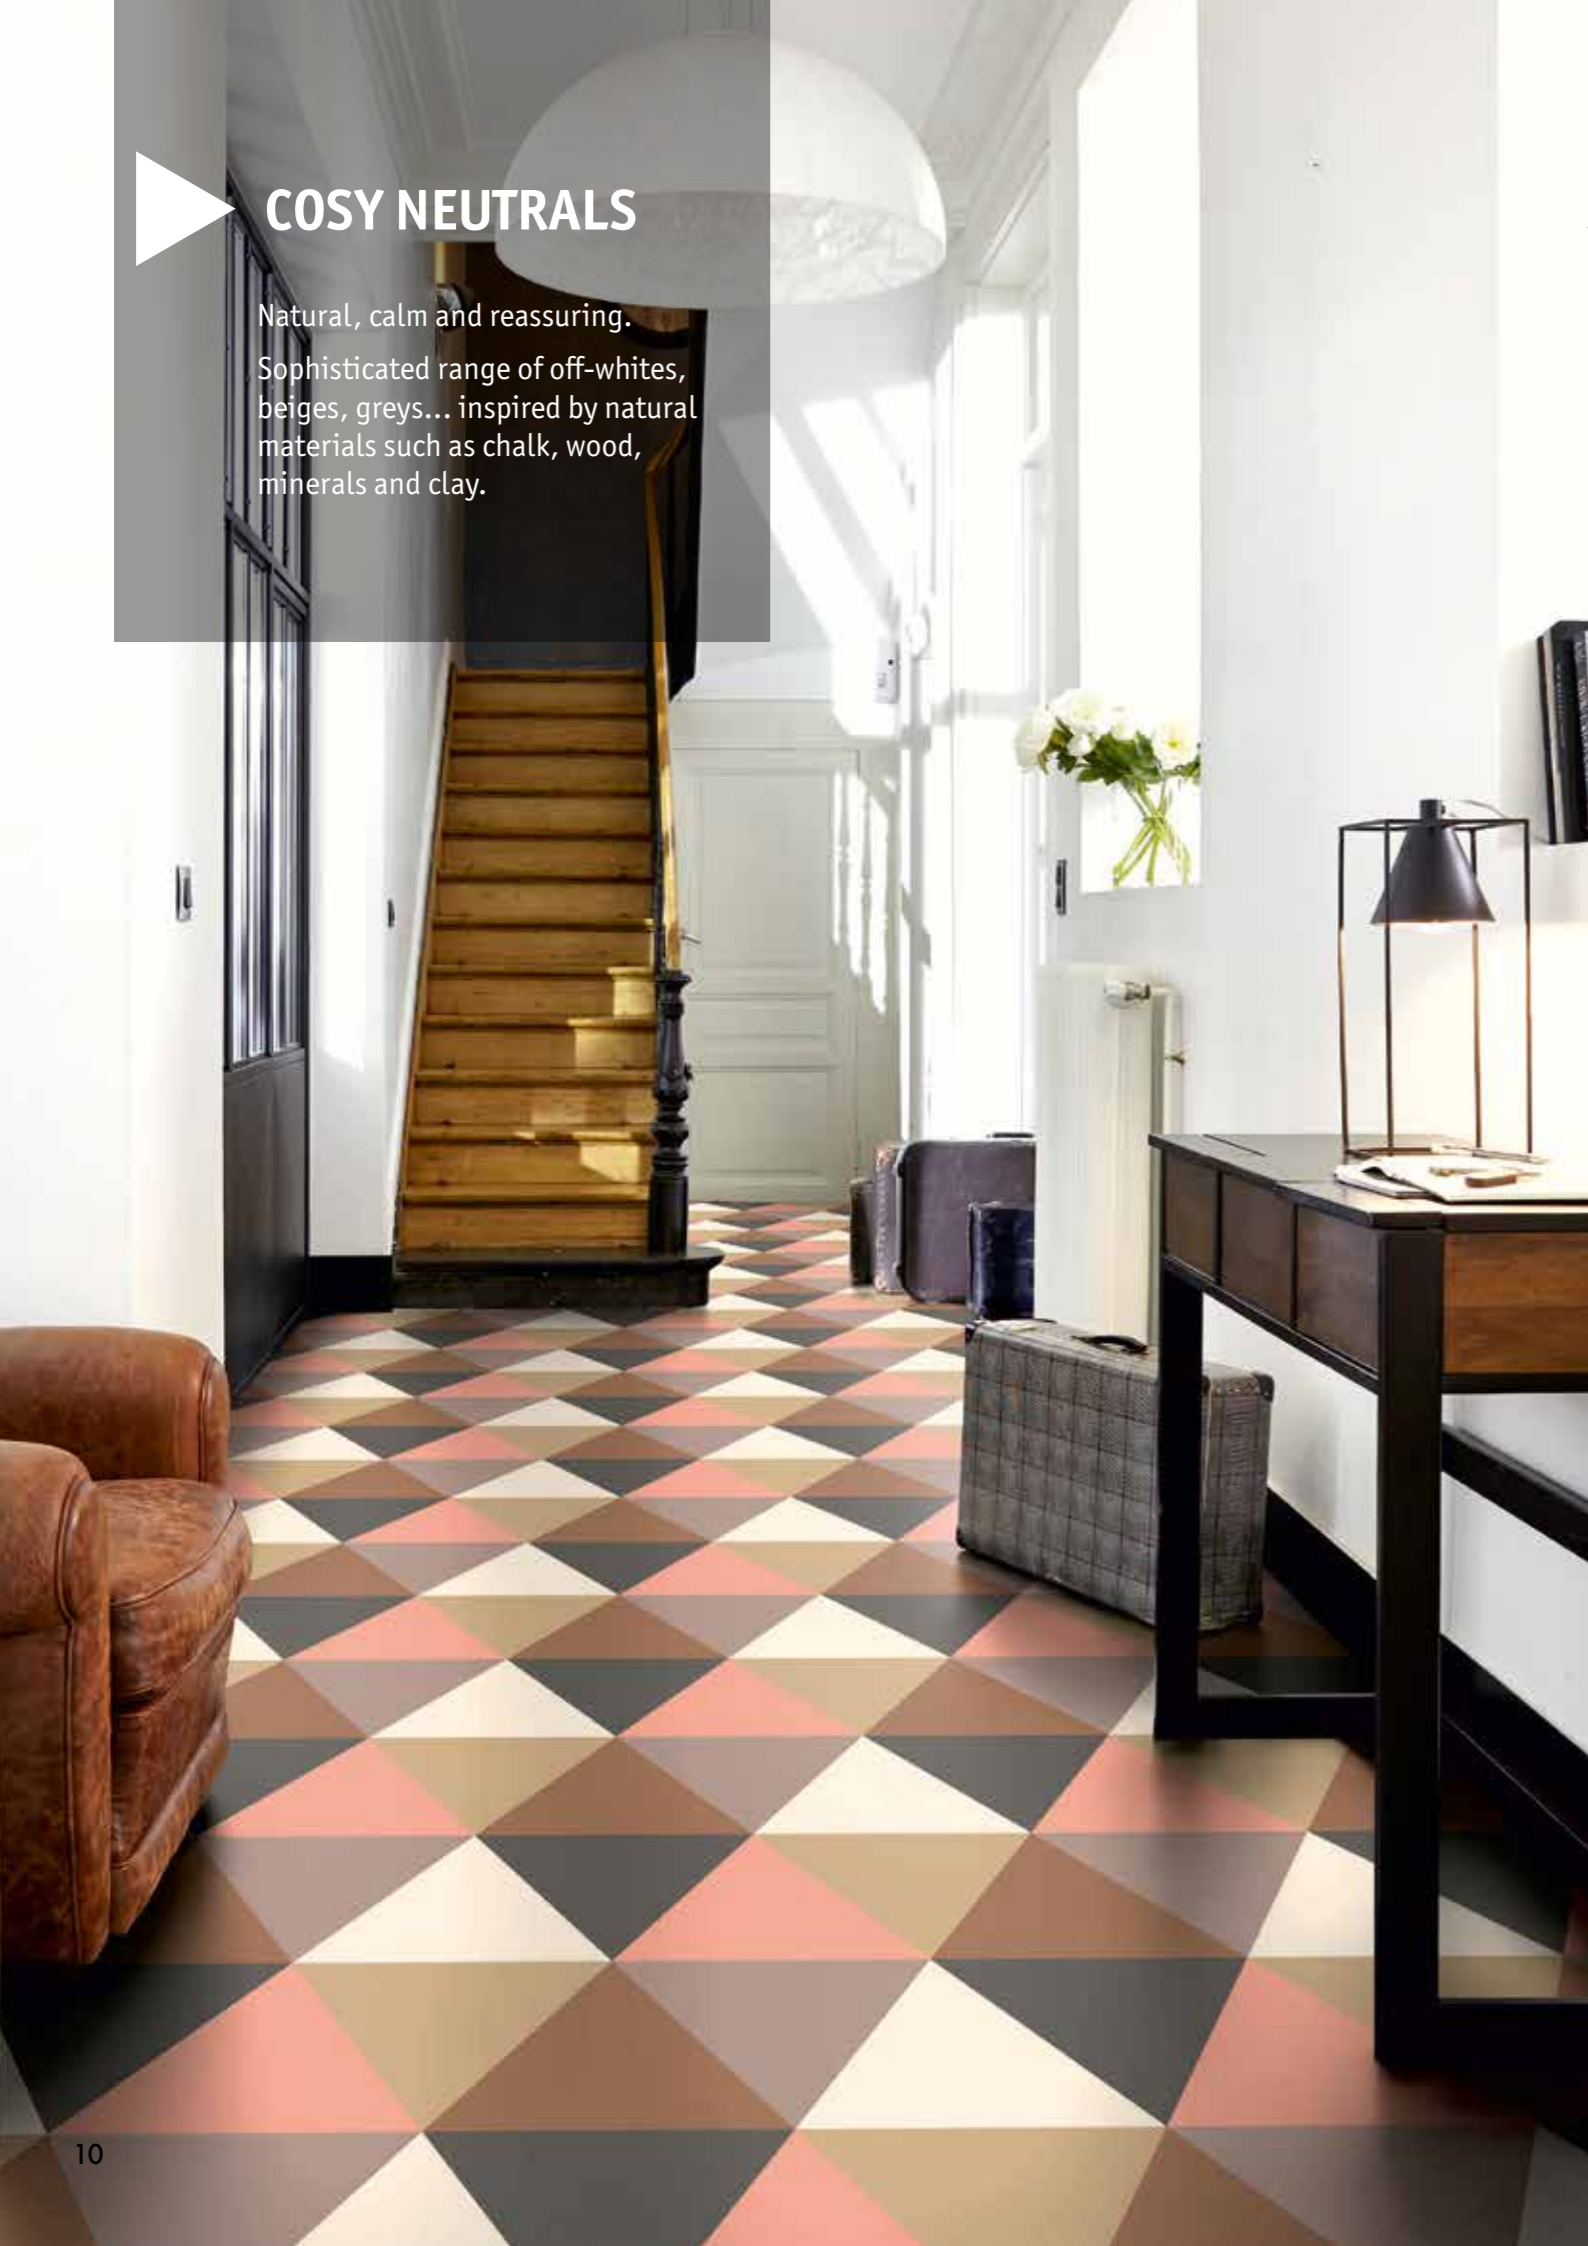

library of layouts

online configurator

[▶ idmixonomi.tarkett.com](https://idmixonomi.tarkett.com)

▶ COSY NEUTRALS

Natural, calm and reassuring.
Sophisticated range of off-whites, beiges, greys... inspired by natural materials such as chalk, wood, minerals and clay.