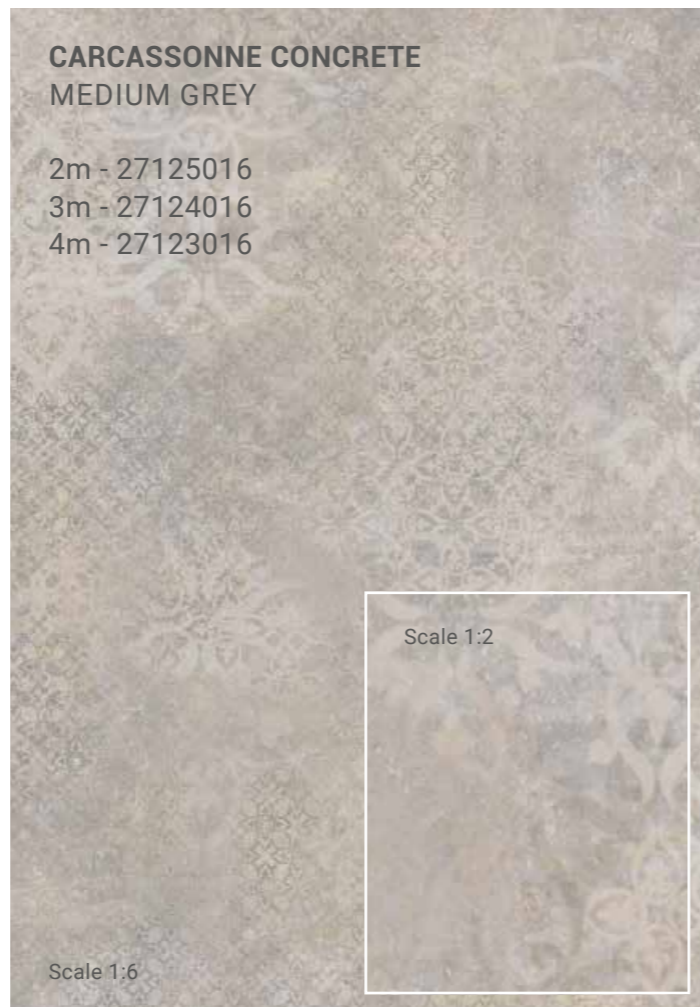

CARCASSONNE CONCRETE
MEDIUM GREY

2m - 27125016
3m - 27124016
4m - 27123016

Scale 1:2

Scale 1:6