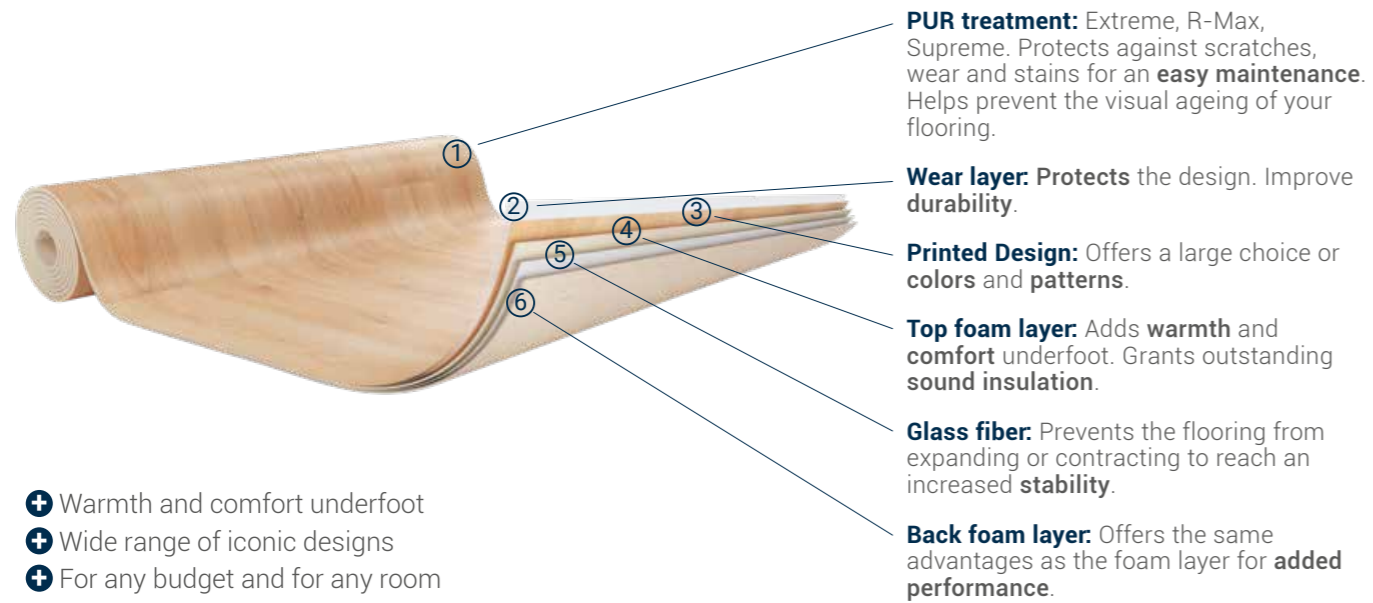

ICONIK VINYL ROLLS FOR ALL USES

ICONIK vinyl flooring is the ideal, goes-with-everything solution for a quick renovation. It offers three backing finishes that provide different performance standards, based on your needs. Furthermore, the Iconik vinyl rolls are made up of **up to 27% recycled materials**.

ICONIK FOAM

These foam backing rolls are **100% recyclable** with a loose-lay installation.