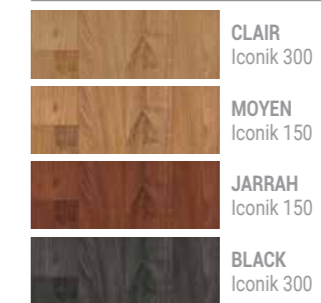

KNOTTED WOOD EFFECT

SHERWOOD 12,5 x 100 cm 100 x 100 cm