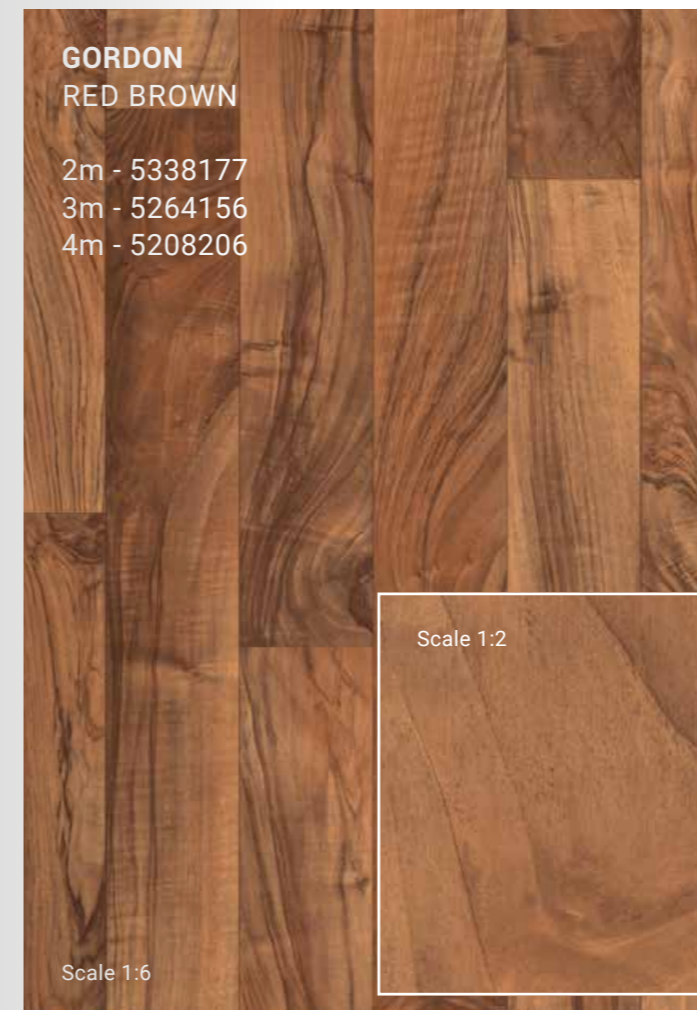

GORDON
RED BROWN

2m - 5338177
3m - 5264156
4m - 5208206

		2, 3, 4 m
		10 x 100 cm
		100 x 100 cm
		3,0 mm

ICONIK ESSENCE
ICONIK 150
ICONIK 200
ICONIK 220Tex
ICONIK 240
ICONIK 260
ICONIK 260Tex
ICONIK 280Tex
ICONIK 300
ICONIK 300+
ICONIK 320Tex
ICONIK 400
ICONIK 450
CLASSIC 40