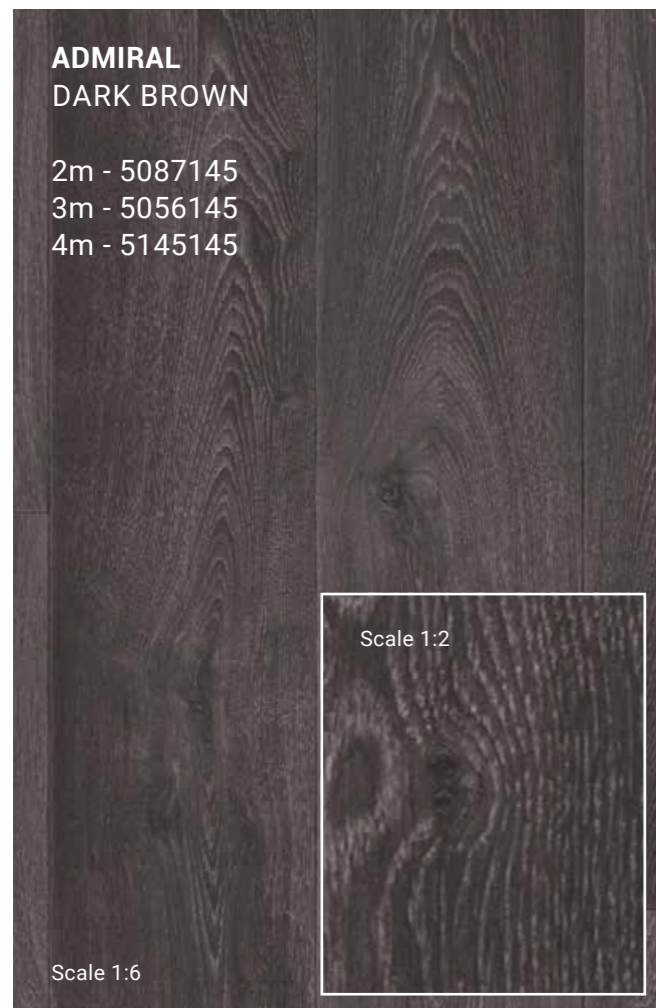

ICONIK 150 ADMIRAL

		2, 3, 4 m
		20 x 150 cm
		150 x 100 cm
		1,5 mm

EXTREME PROTECTION

5 years GUARANTEE RESIDENTIAL USE