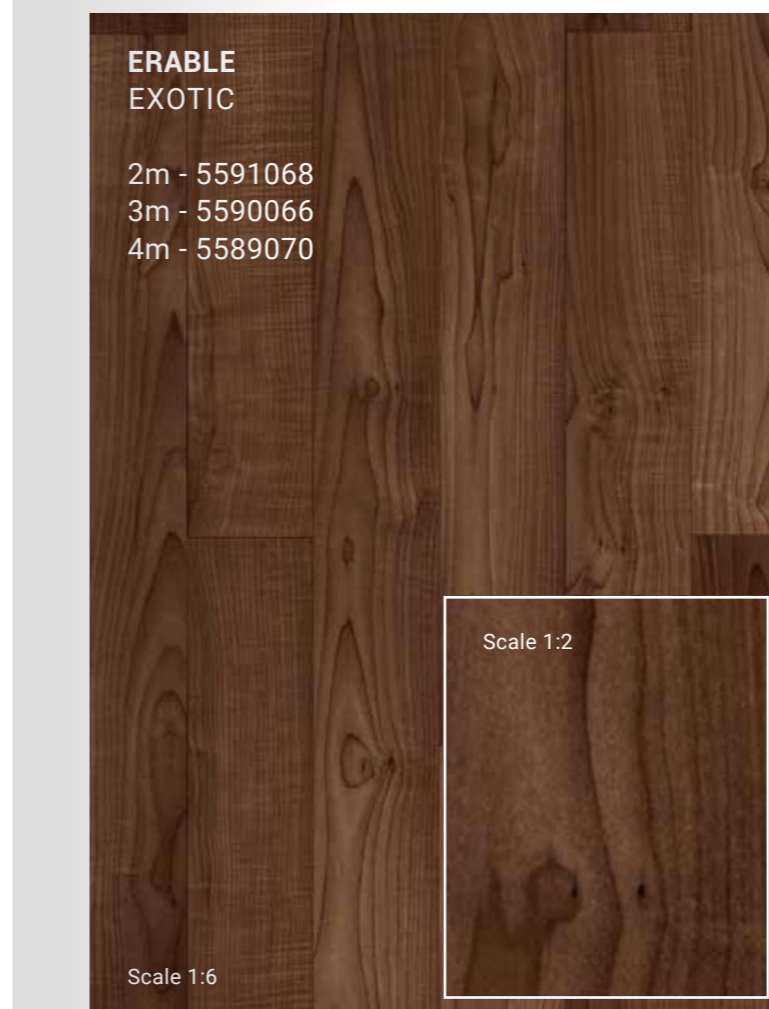

2, 3, 4 m
		10 x 100 cm
		100 x 100 cm
		2,8 mm

ICONIK ESSENCE
ICONIK 150
ICONIK 200
ICONIK 200Tex
ICONIK 240
ICONIK 260
ICONIK 260Tex
ICONIK 280Tex
ICONIK 300
ICONIK 300+
ICONIK 320Tex
ICONIK 400
ICONIK 450
CLASSIC 40