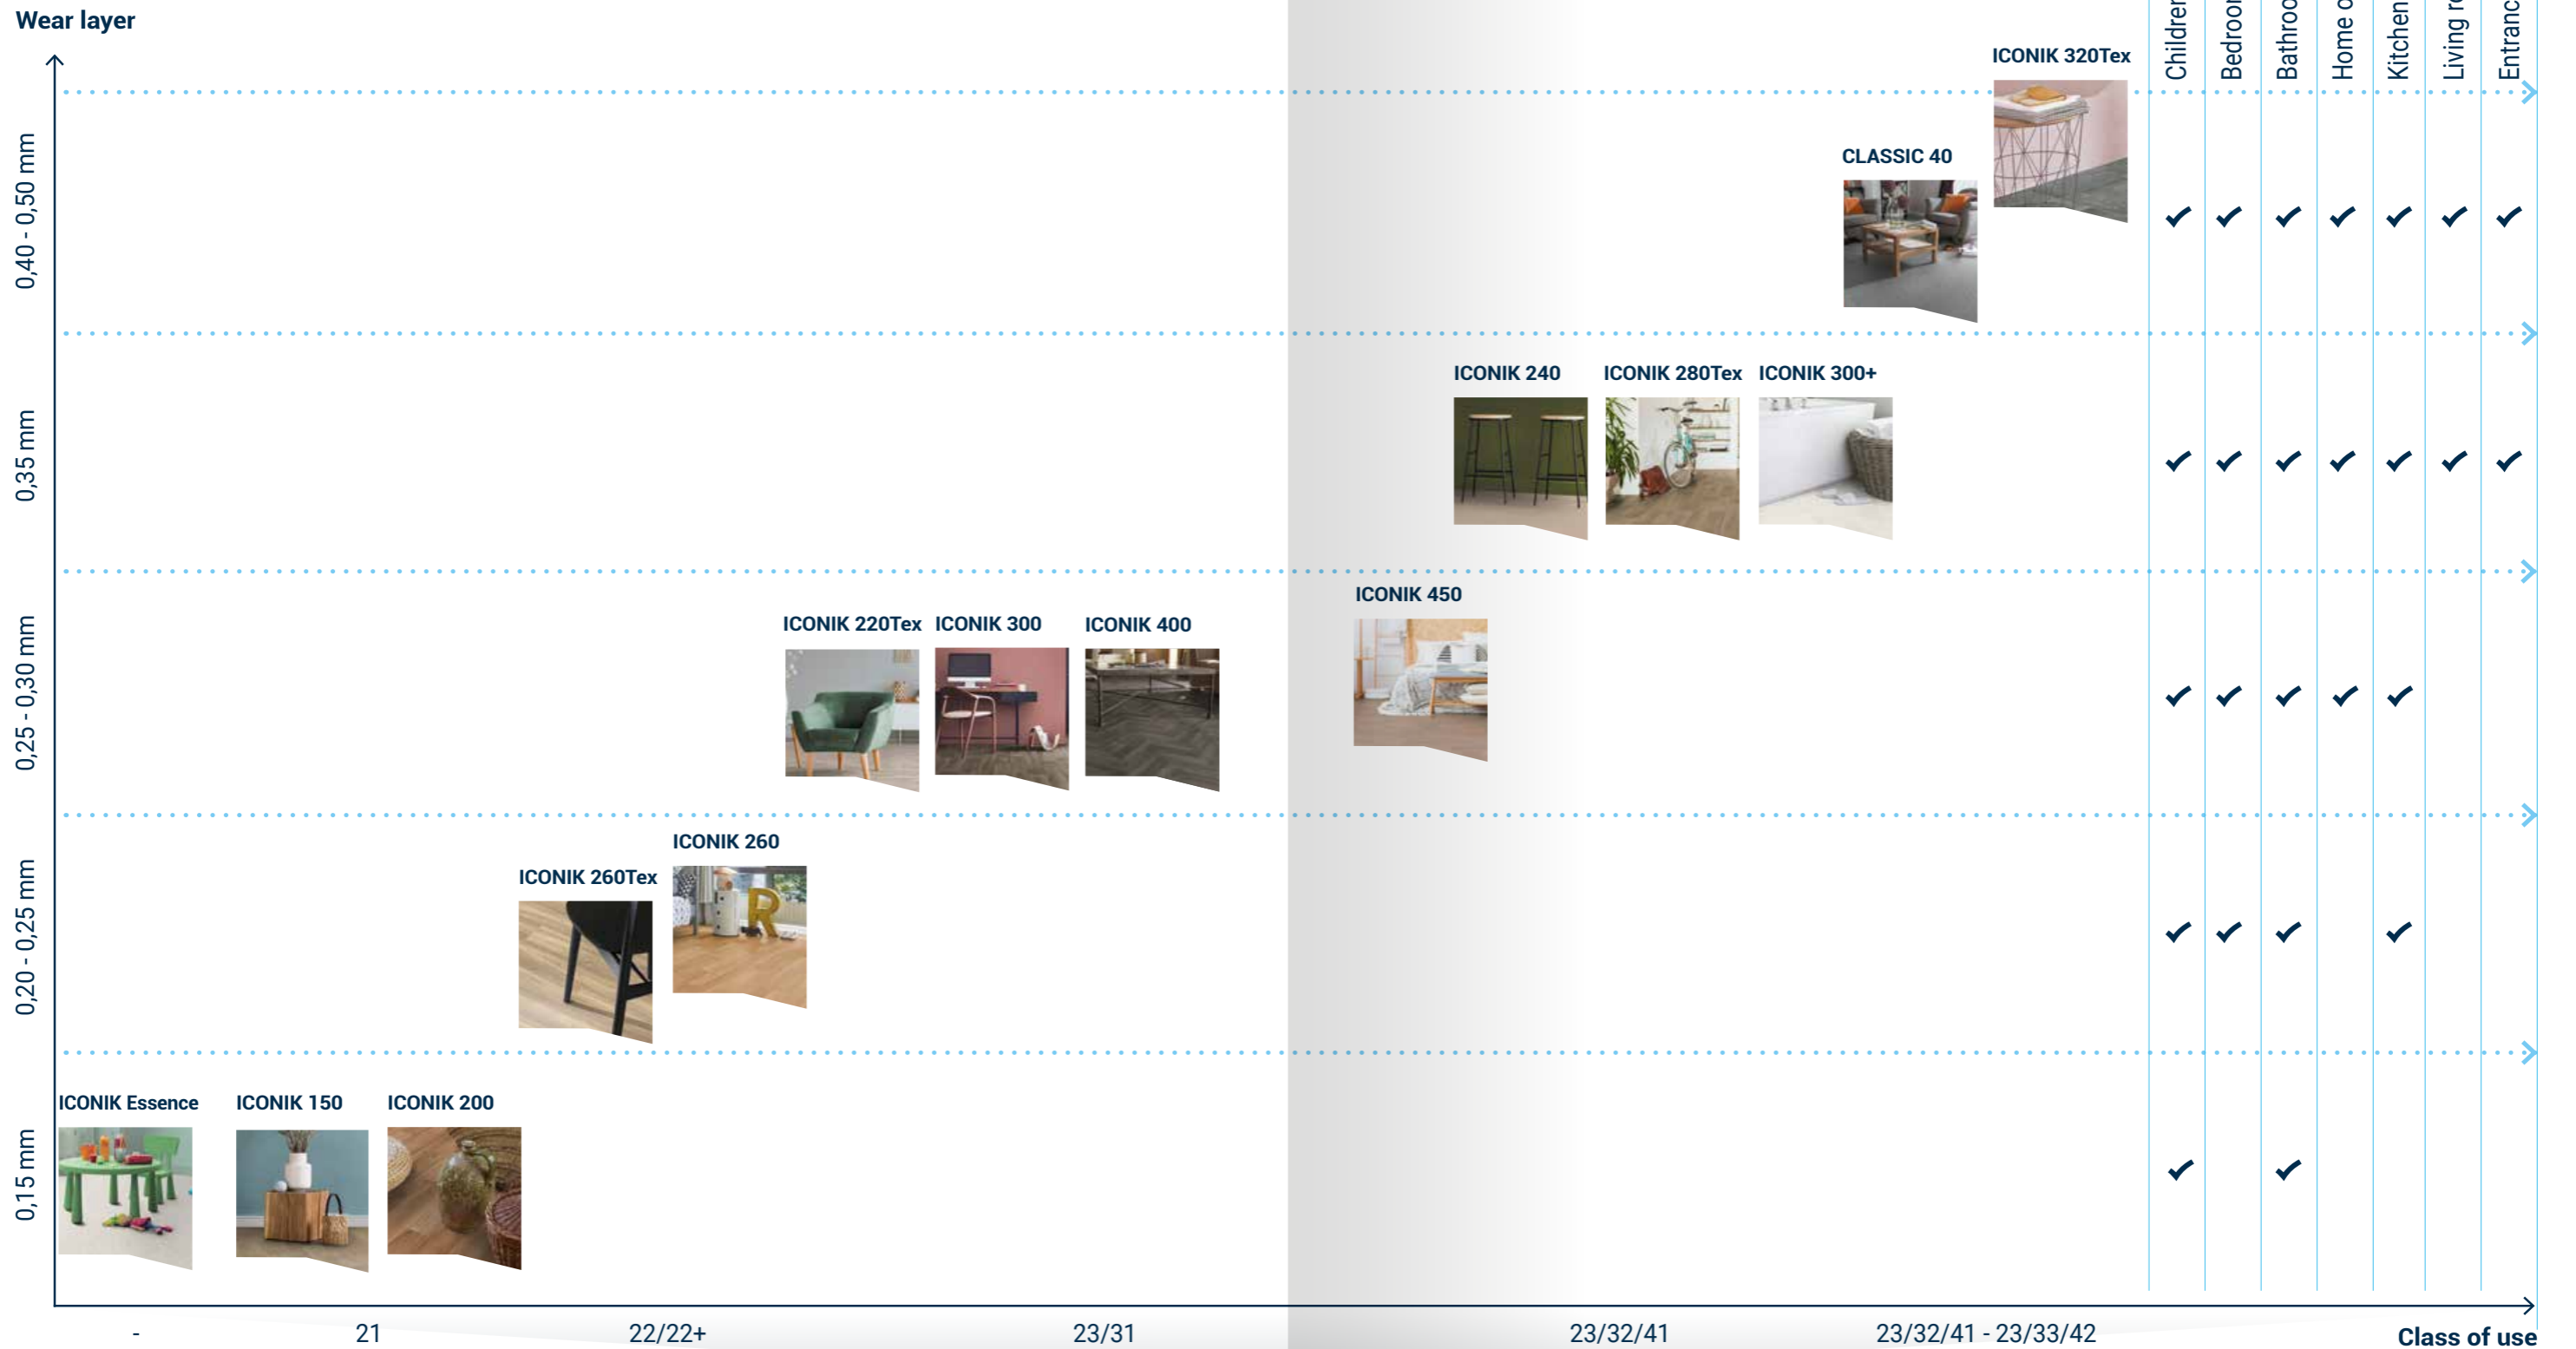

ICONIK VINYL ROLLS COLLECTION

UNDERFLOOR SYSTEM

All ICONIK vinyl rolls are compatible with underfloor heating and cooling systems, providing thermal comfort.

DIMENSIONAL STABILITY

All ICONIK Vinyl rolls barely move once they are installed. Plus, there is no ripple or swell effects, up to 27°C.