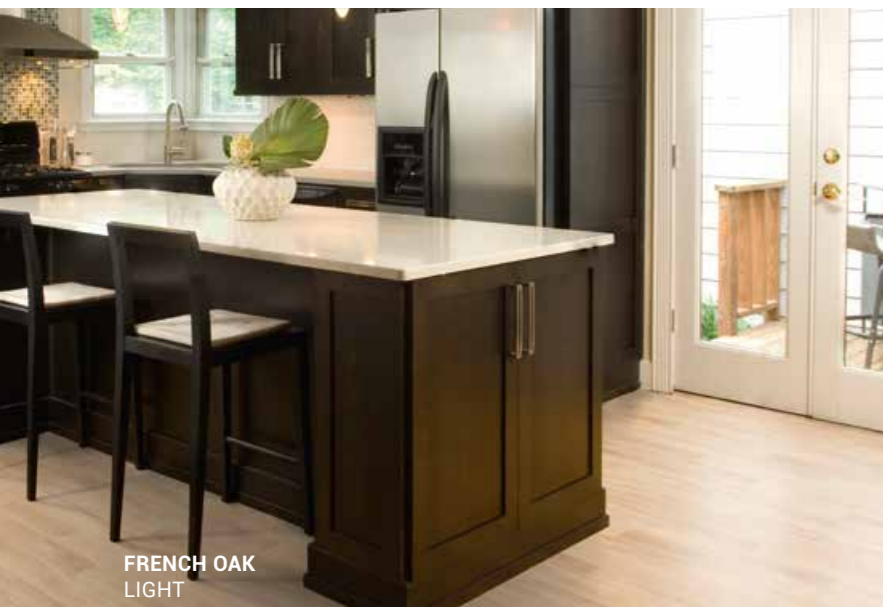

# ICONIK 260 FRENCH OAK

2, 3, 4 m

10 x 100 cm

100 x 100 cm

2,6 mm

**EXTREME  
PROTECTION**

**10 years  
GUARANTEE  
RESIDENTIAL  
USE**

\*Common design 260Tex – 260