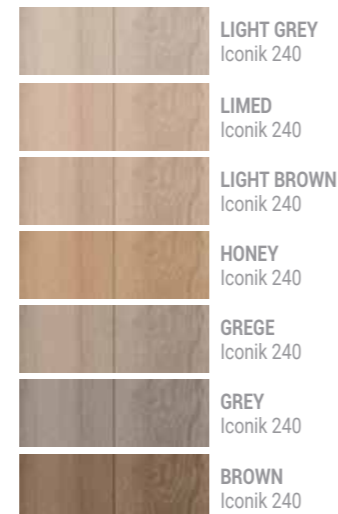

SMOOTH WOOD EFFECT

MAPLE 20 x 100 cm 100 x 100 cm

MILL OAK 20 x 150 cm 100 x 150 cm