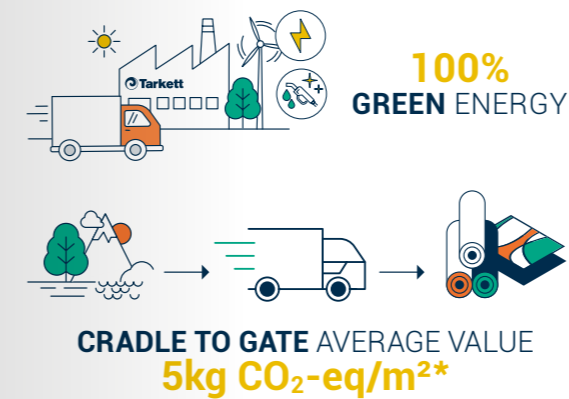

## LOWER EMISSIONS

We reduce greenhouse gas emissions throughout our value chain. In 2022, we switched to 100% green energy in both our facilities in Luxembourg and Germany, where we produce the ICONIK collection.