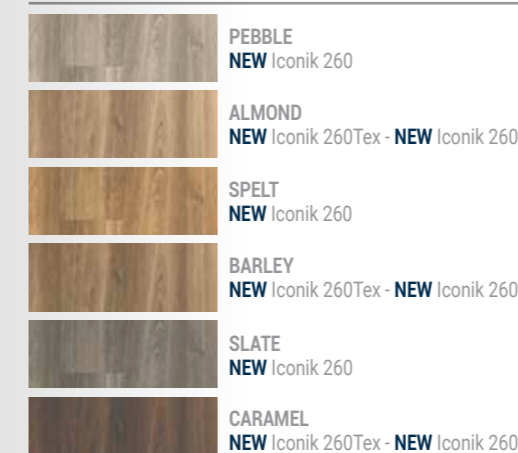

CLASSICAL OAK multi-lengths x 6,6 cm 100 x 100 cm

DERBY 10 x 100 cm 100 x 100 cm

ESTATE OAK 16,66 x 100 cm 200 x 100 cm