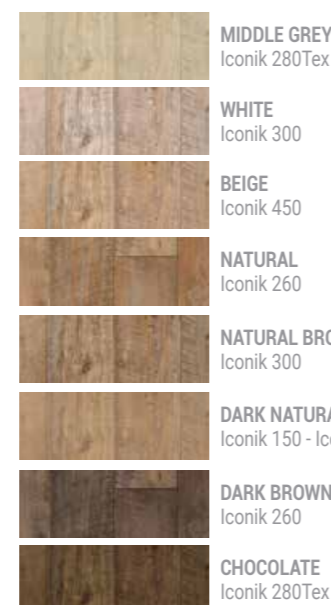

ALTERNATE OAK multi-width x 100 cm 100 x 100 cm

AUSTRIA OAK 20 x 150 cm 100 x 150 cm

KNOTTED WOOD EFFECT

AUTHENTIC 16,6 x 100 cm 100 x 100 cm