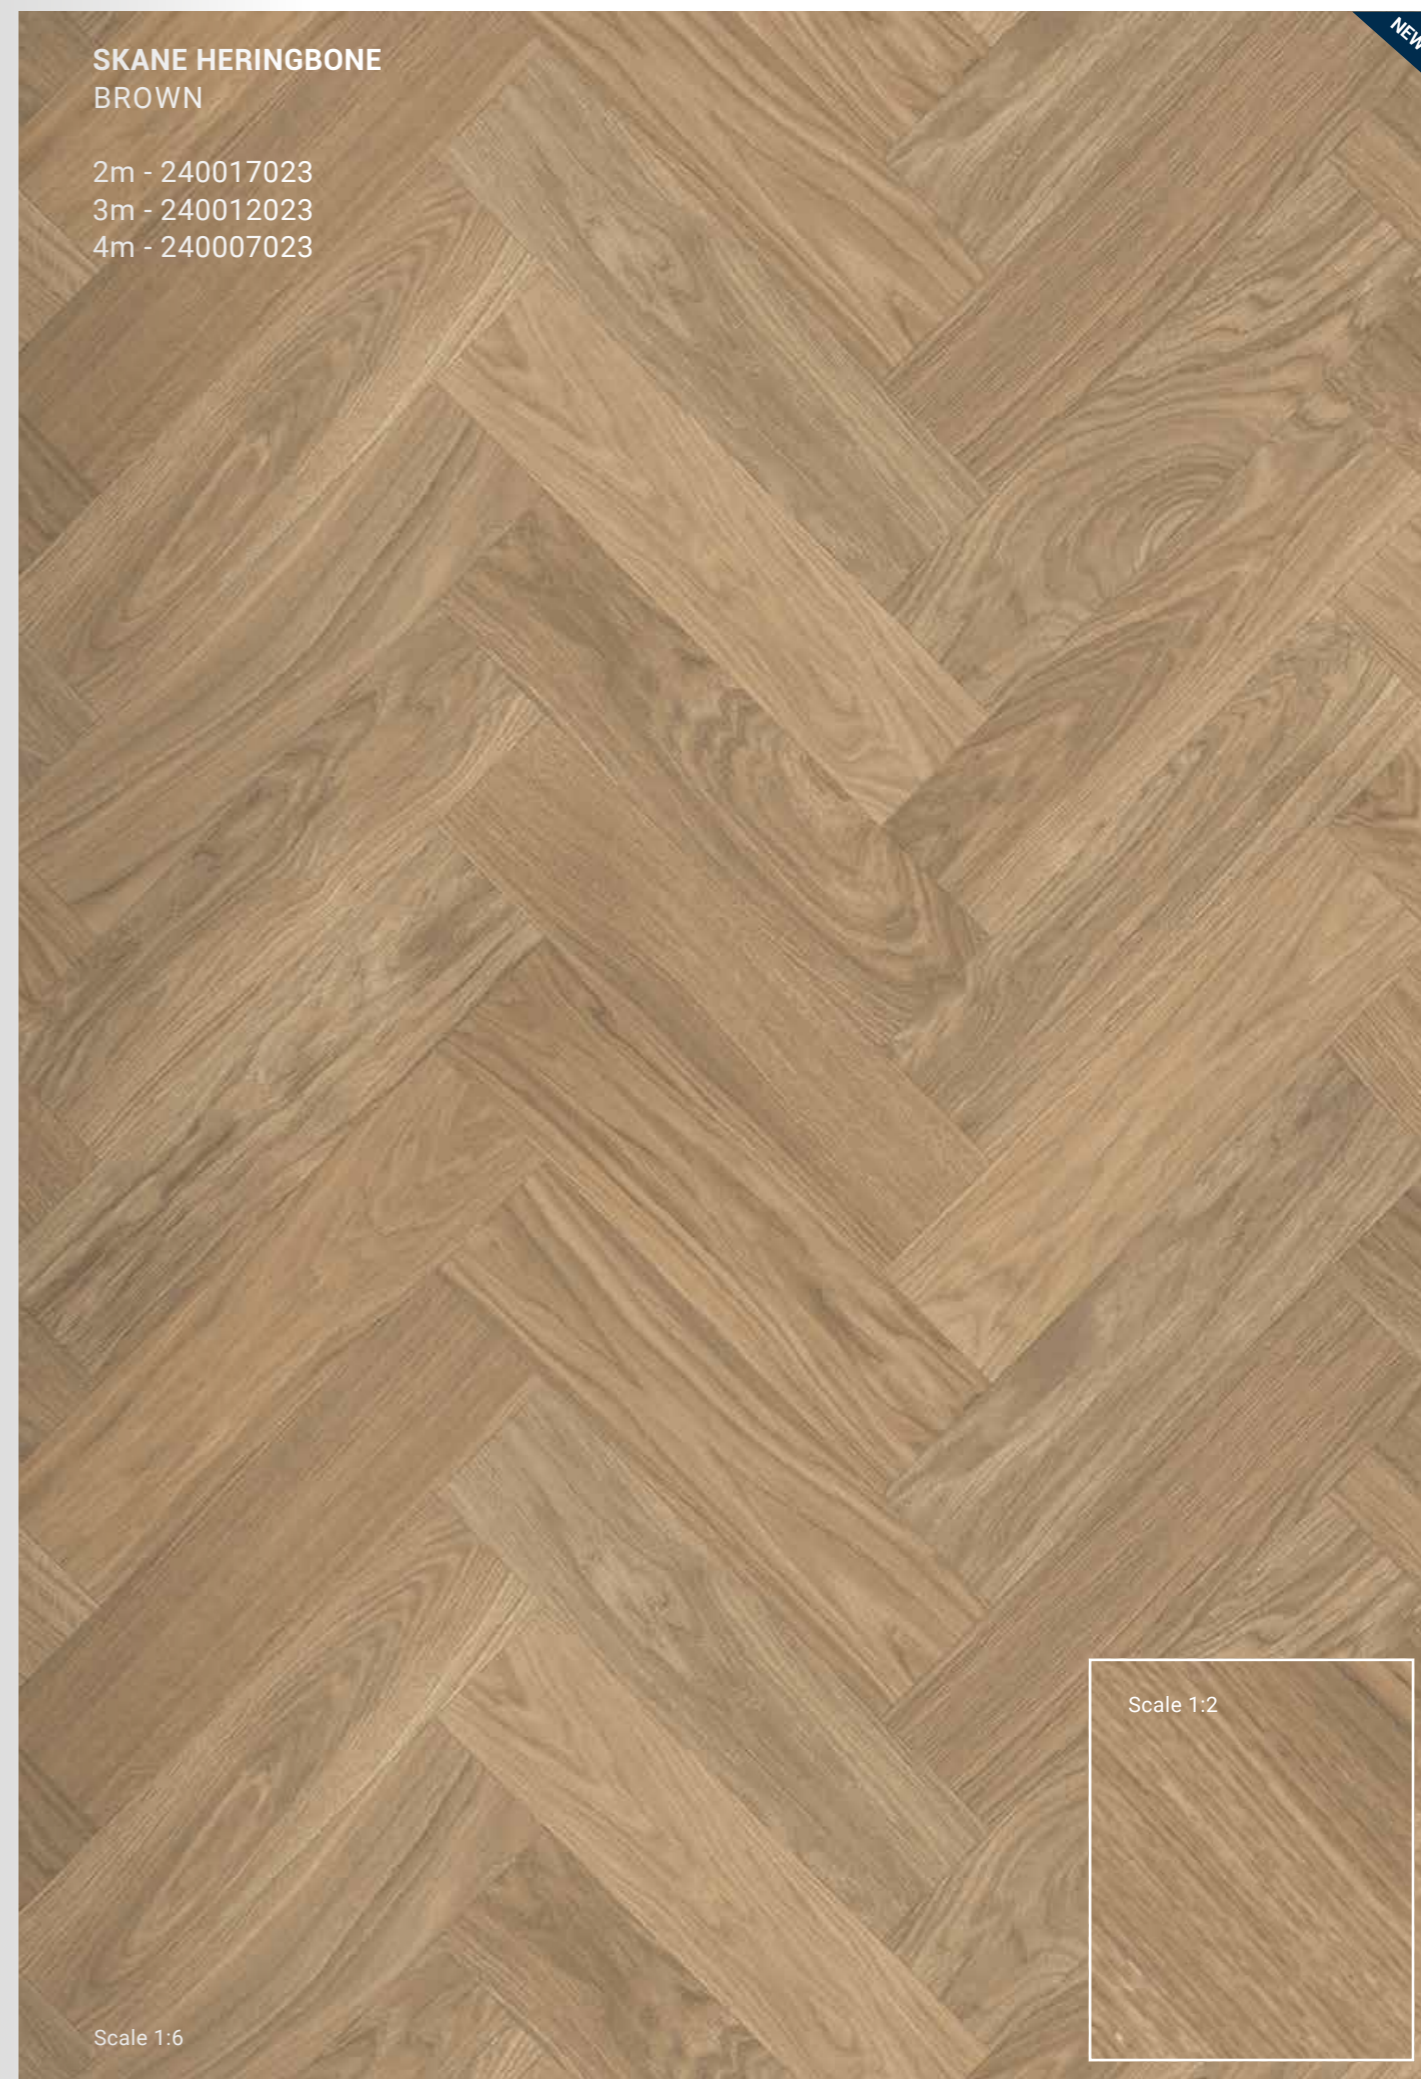

SKANE HERRINGBONE BROWN

2m - 240017023
3m - 240012023
4m - 240007023

Scale 1:6

Scale 1:2

NEW

ICONIK
ESSENCE

ICONIK
150

ICONIK
200

ICONIK
220Tex

ICONIK
240

ICONIK
260

ICONIK
260Tex

ICONIK
280Tex

ICONIK
300

ICONIK
300+

ICONIK
320Tex

ICONIK
400

ICONIK
450

CLASSIC
40