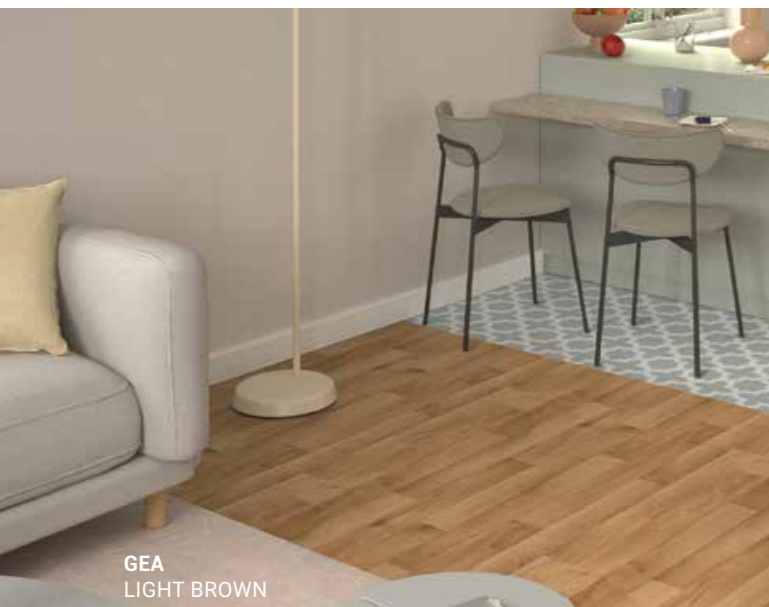

CLASSIC 40 GEA

		2, 3, 4 m
		11,1 x 100 cm
		100 x 100 cm
		4,0 mm

EXTREME PROTECTION

15 years GUARANTEE RESIDENTIAL USE