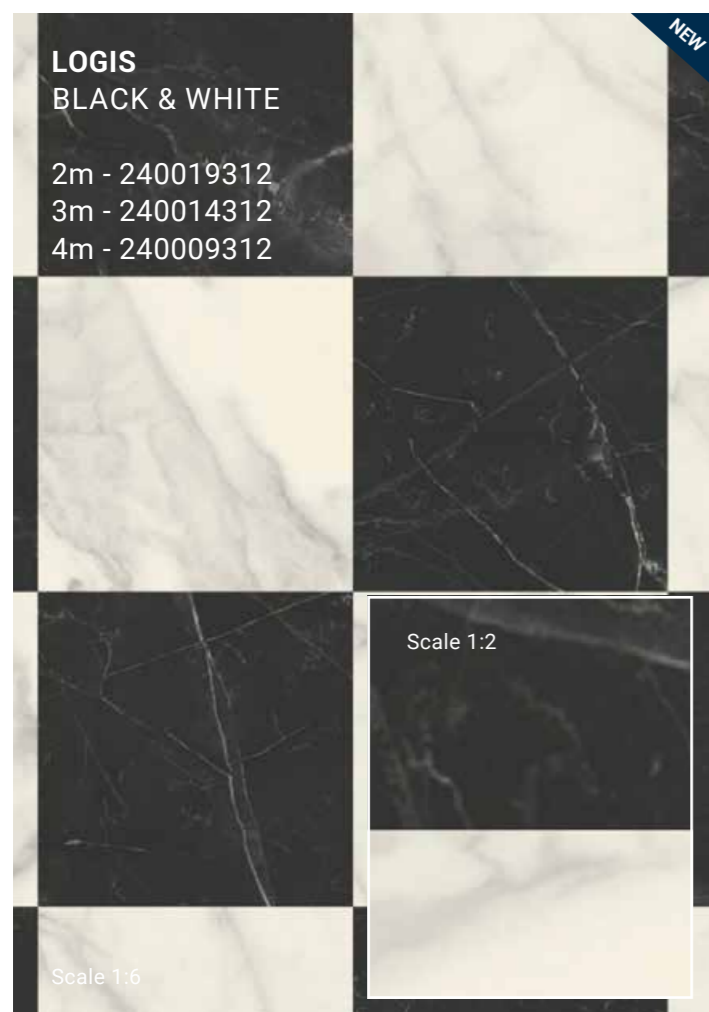

# ICONIK 240 LOGIS

Inspired by the great hall of the French Chenonceau castle, this design is a modernized version of the classic black and white marble floors.

LOGIS  
BLACK & WHITE

BLACK & WHITE

LOGIS  
BLACK & WHITE