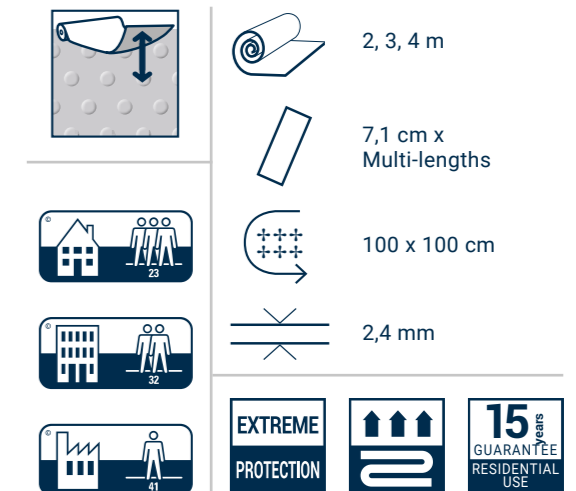

ICONIK ESSENCE
ICONIK 150
ICONIK 200
ICONIK 200Tex
ICONIK 240
ICONIK 260
ICONIK 260Tex
ICONIK 280Tex
ICONIK 300
ICONIK 300+
ICONIK 320Tex
ICONIK 400
ICONIK 450
CLASSIC 40