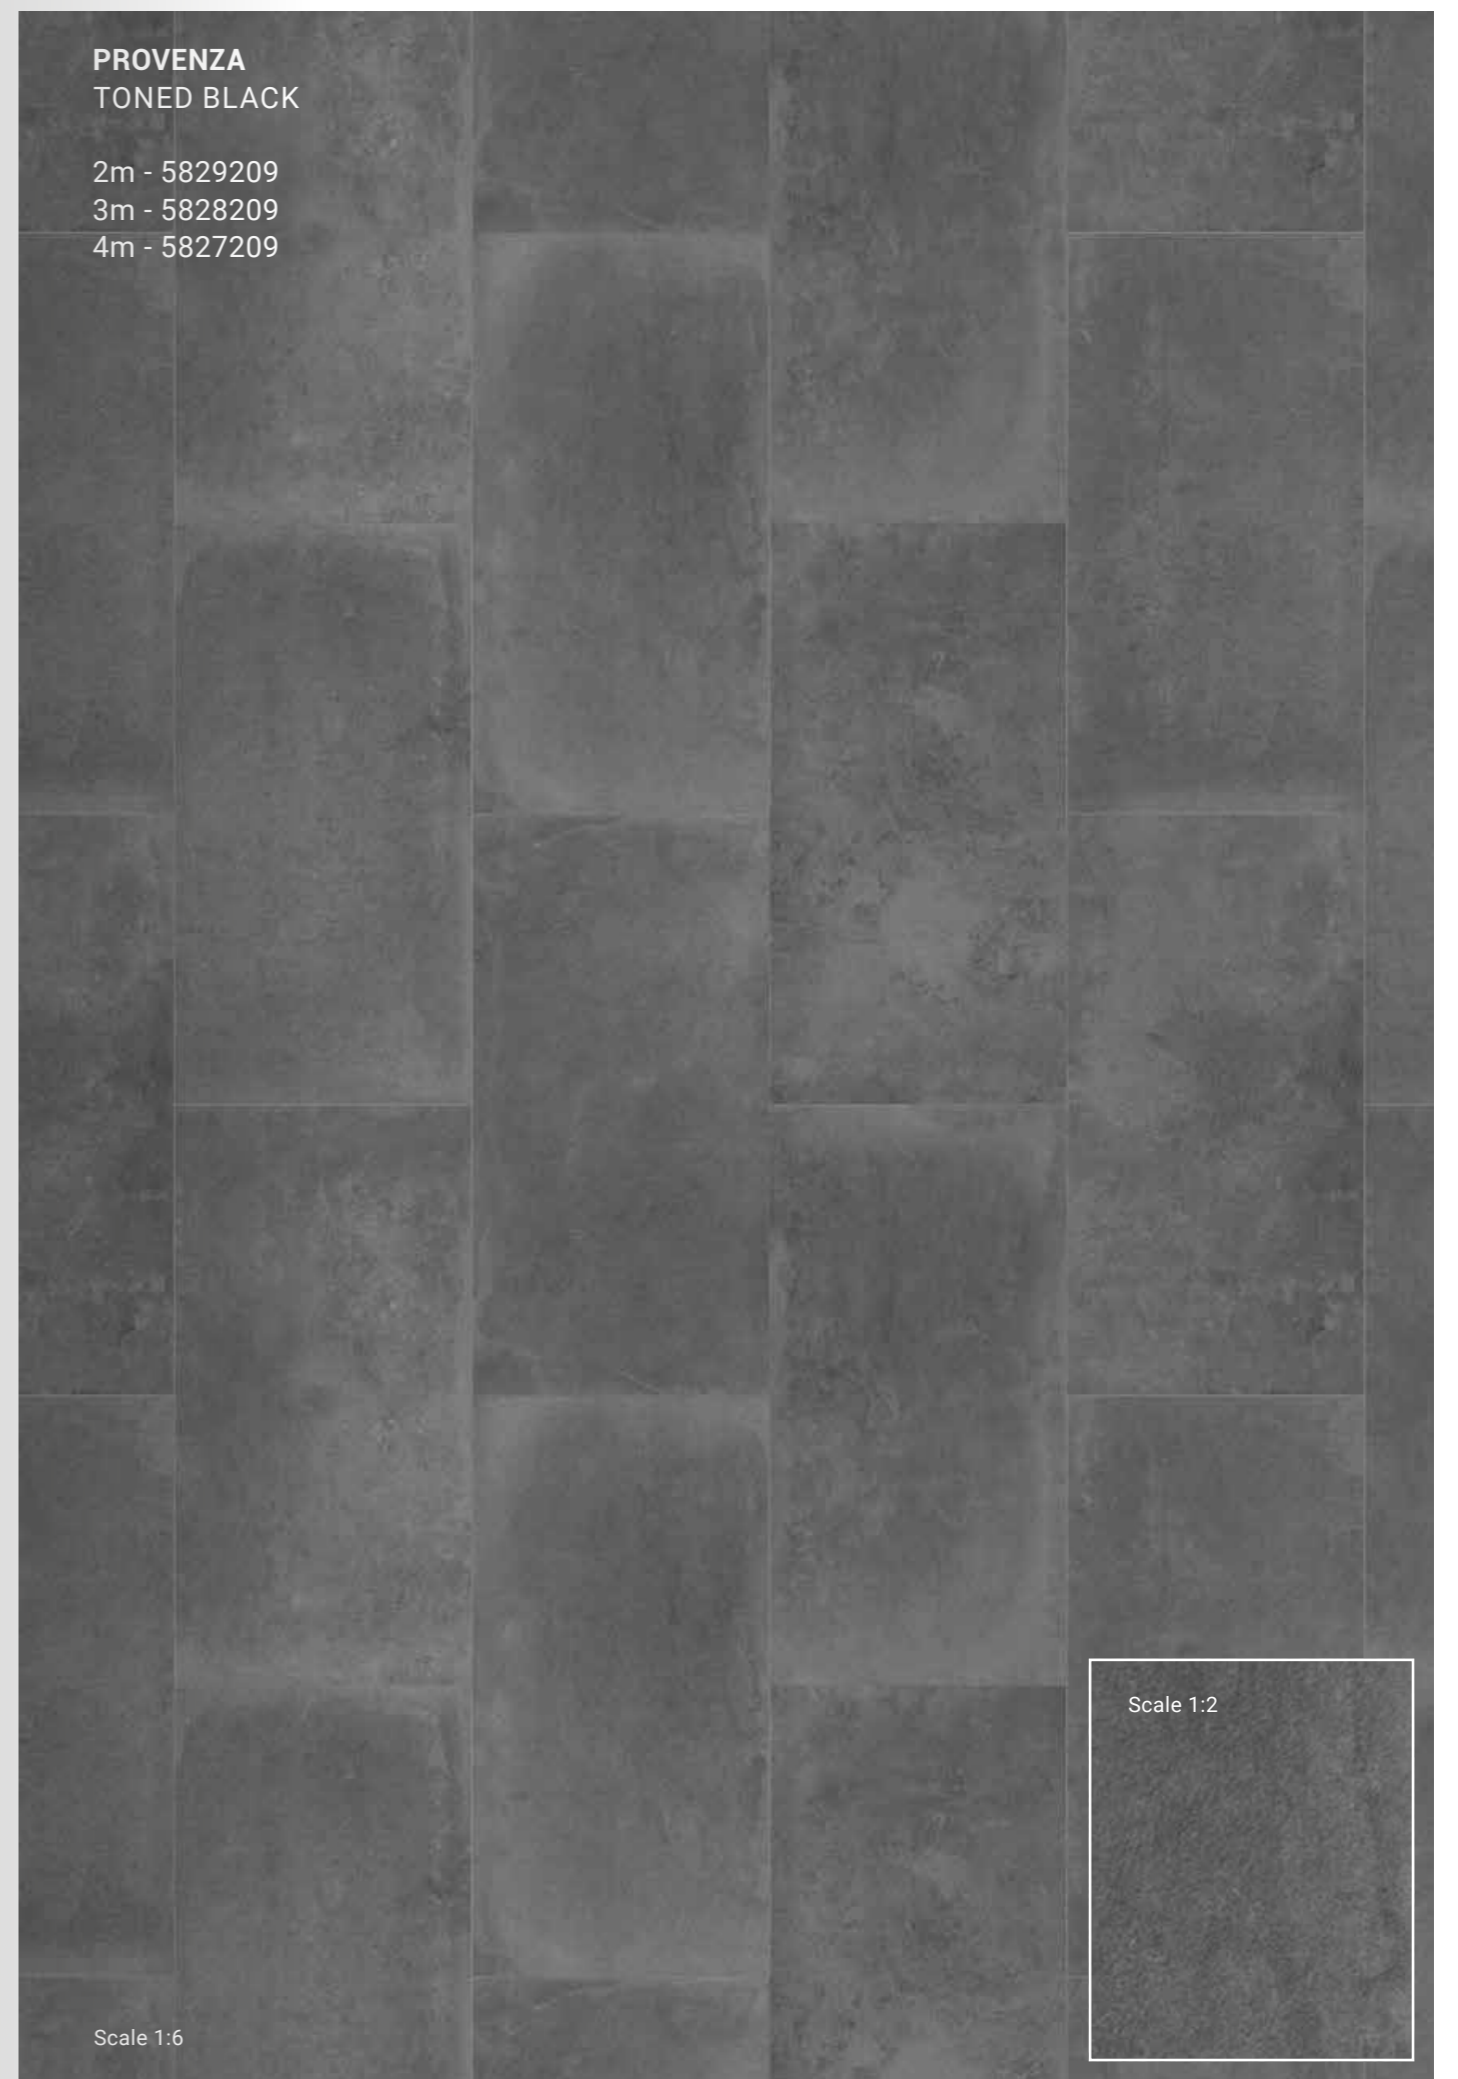

PROVENZA TONED BLACK

2m - 5829209

3m - 5828209

4m - 5827209