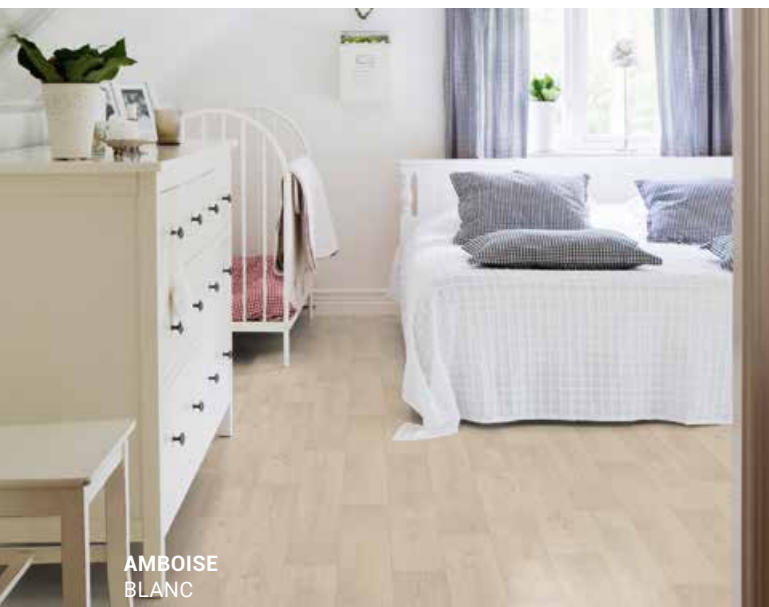

AMBOISE
CHOCOLAT

ICONIK 260 AMBOISE

AMBOISE
BLANC