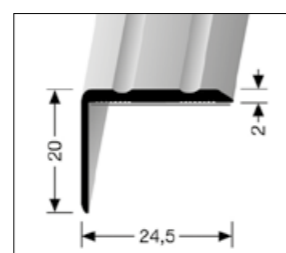

Key features:

- Ribbed surface for slip-resistance
- Quick and easy installation: self-adhesive surface
- Elegant visual finish

Size: 20 mm high x 24,5 mm wide x 2 mm thick x 2700 mm long

Reference
 Silver - 1434 001

CASTILLO – ROYAL
SKANE HERRINGBONE – GOLD