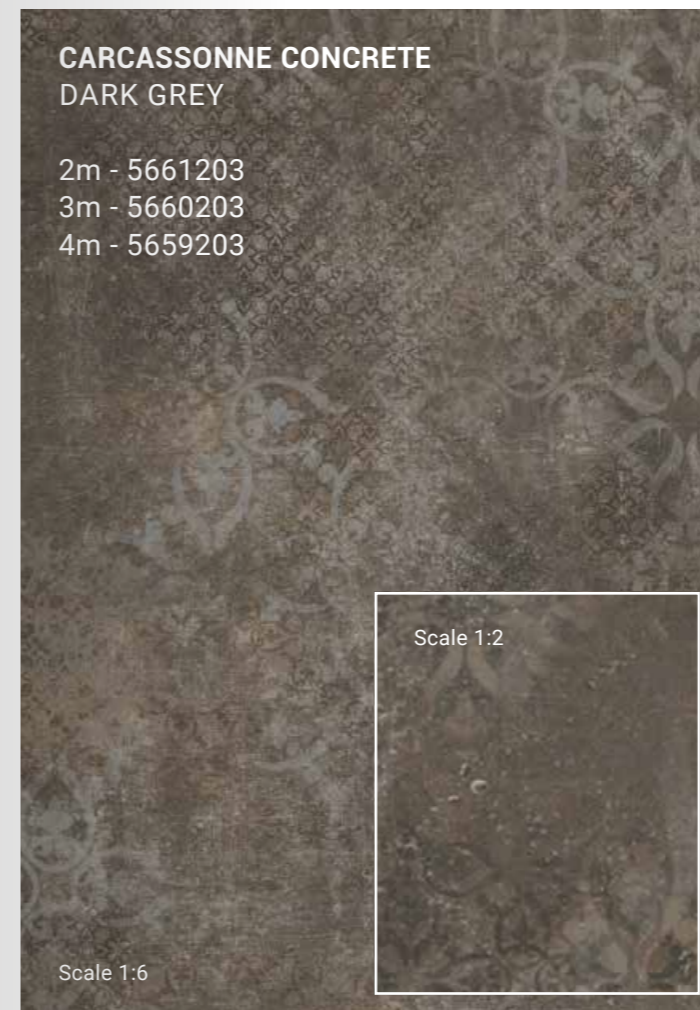

ICONIK 220Tex CARCASSONNE CONCRETE

		2, 3, 4 m
		Allover
		100 x 100 cm
		2,2 mm

EXTREME PROTECTION

10 years GUARANTEE RESIDENTIAL USE