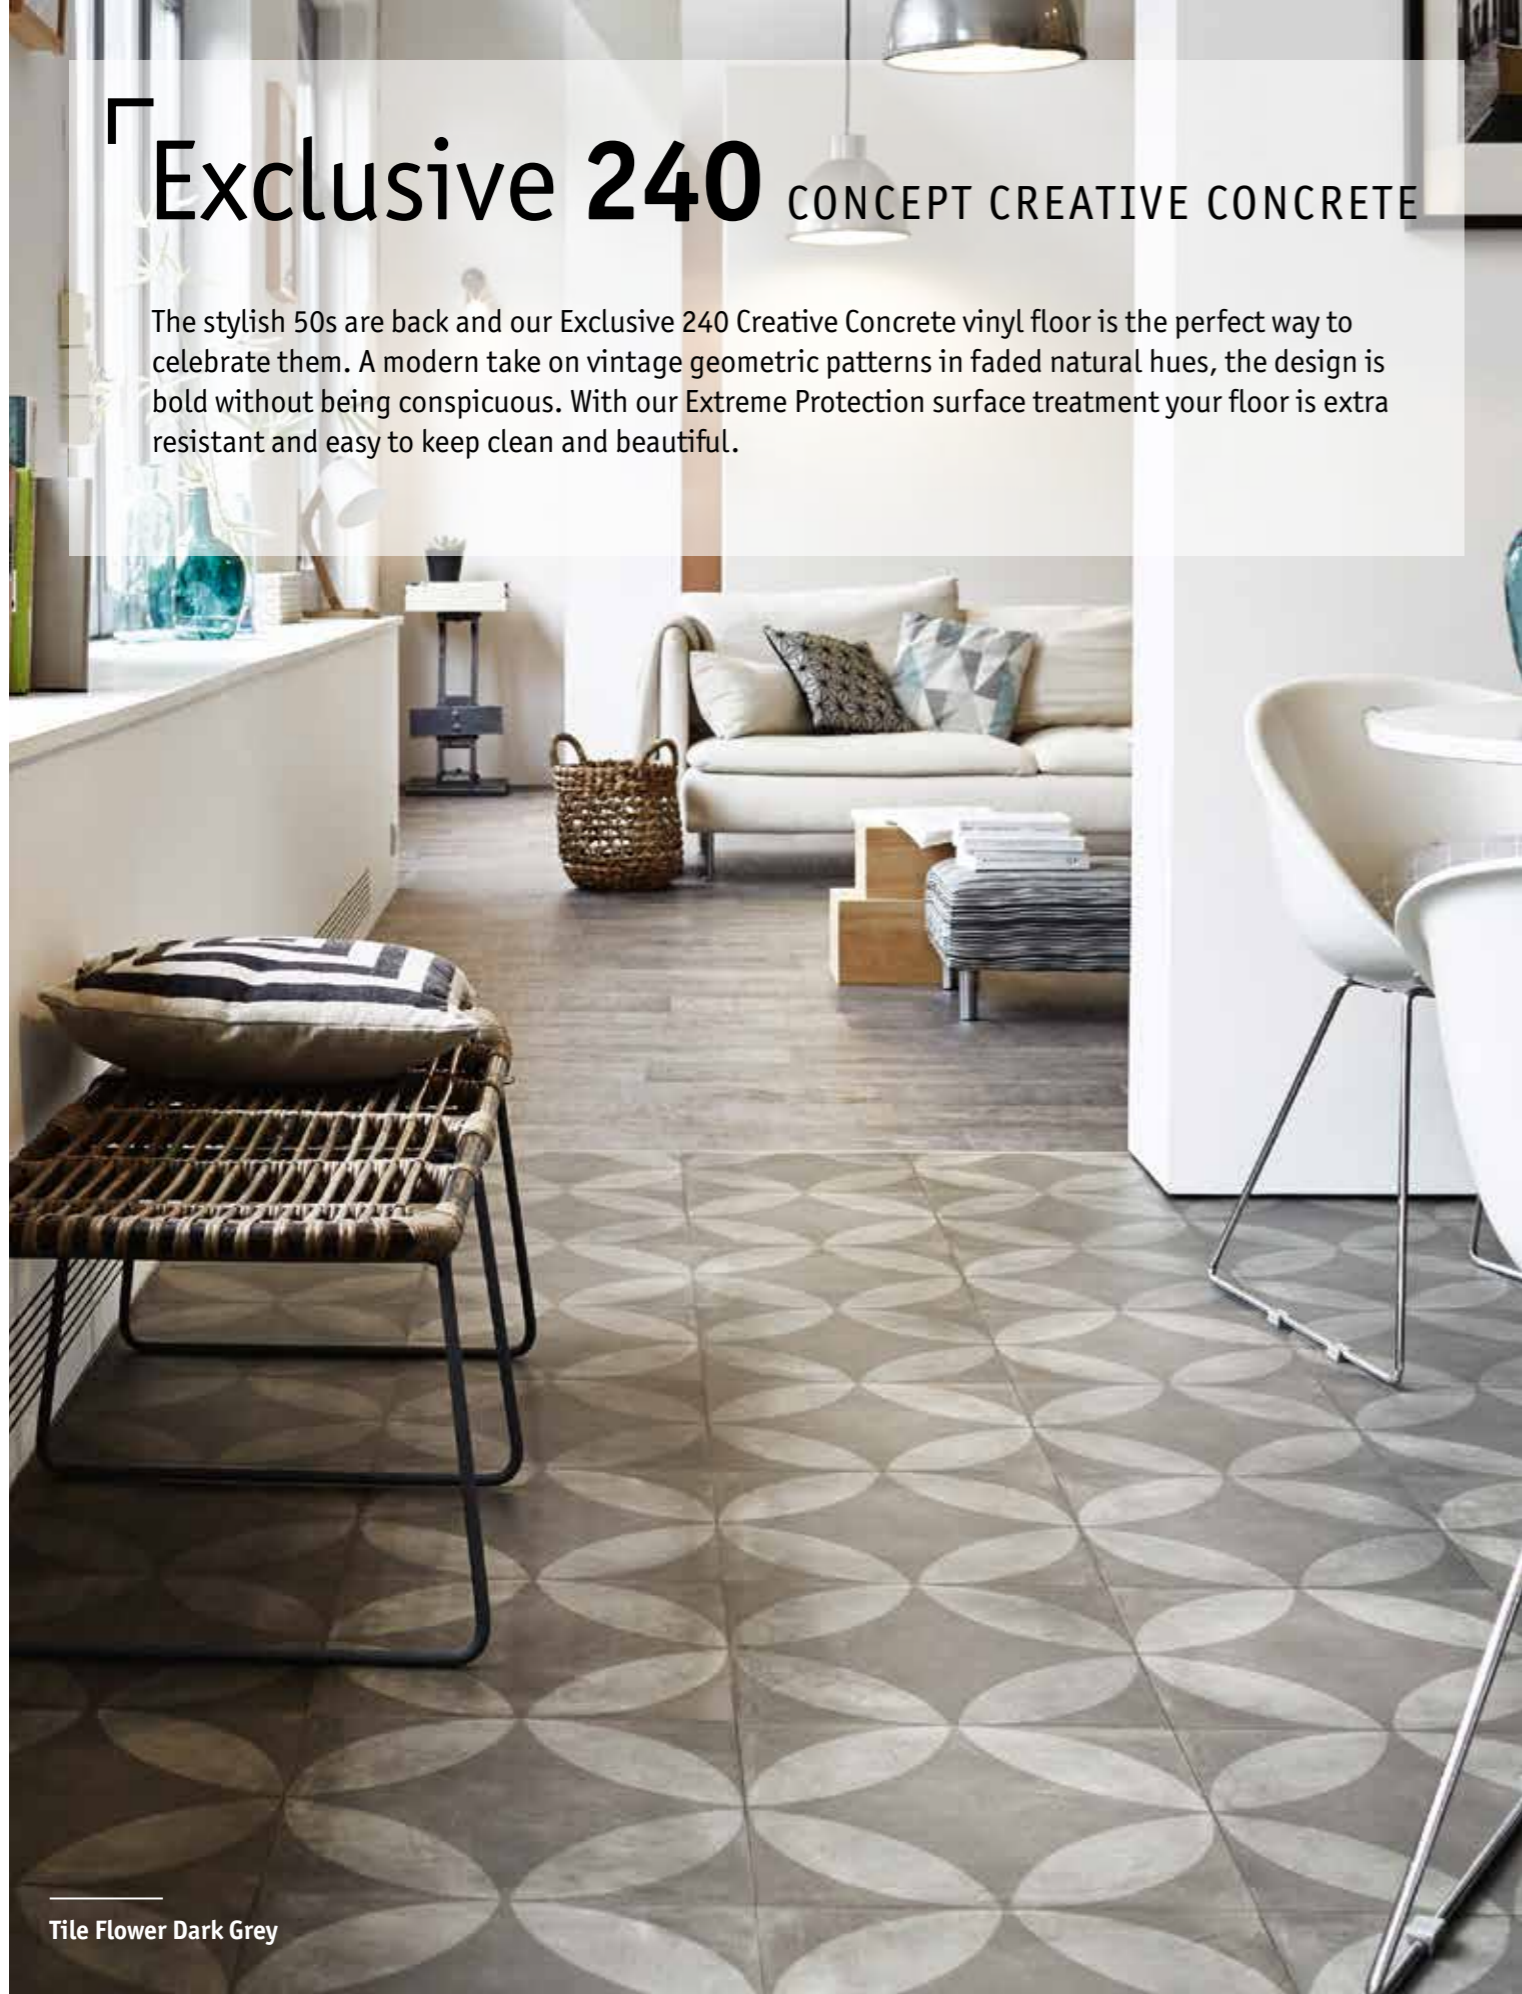

Exclusive 240 CONCEPT CREATIVE CONCRETE

The stylish 50s are back and our Exclusive 240 Creative Concrete vinyl floor is the perfect way to celebrate them. A modern take on vintage geometric patterns in faded natural hues, the design is bold without being conspicuous. With our Extreme Protection surface treatment your floor is extra resistant and easy to keep clean and beautiful.

4m: 5827107 (5450158686789)
3m: 5828107 (5450158687779)
2m: 5829107 (5450158687977)
Repeat: 100x100

4m: 5827108 (5450158685492)
3m: 5828108 (5450158687793)
2m: 5829108 (5450158687991)
Repeat: 100x100

4m: 5827109 (5450158687618)
3m: 5828109 (5450158687816)
2m: 5829109 (5450158688011)
Repeat: 100x100

4m: 5827110 (5450158687632)
3m: 5828110 (5450158687830)
2m: 5829110 (5450158688035)
Repeat: 100x100

4m: 5827111 (5450158687656)
3m: 5828111 (5450158687854)
2m: 5829111 (5450158688059)
Repeat: 100x100

4m: 5827112 (5450158687670)
3m: 5828112 (5450158687878)
2m: 5829112 (5450158688073)
Repeat: 100x100

4m: 5827113 (5450158687694)
3m: 5828113 (5450158687892)
2m: 5829113 (5450158688097)
Repeat: 100x100

4m: 5827114 (5450158687717)
3m: 5828114 (5450158687915)
2m: 5829114 (5450158688110)
Repeat: 100x100

4m: 5827115 (5450158687731)
3m: 5828115 (5450158687939)
2m: 5829115 (5450158688134)
Repeat: 100x100

4m: 5827116 (5450158687755)
3m: 5828116 (5450158687953)
2m: 5829116 (5450158688158)
Repeat: 100x100