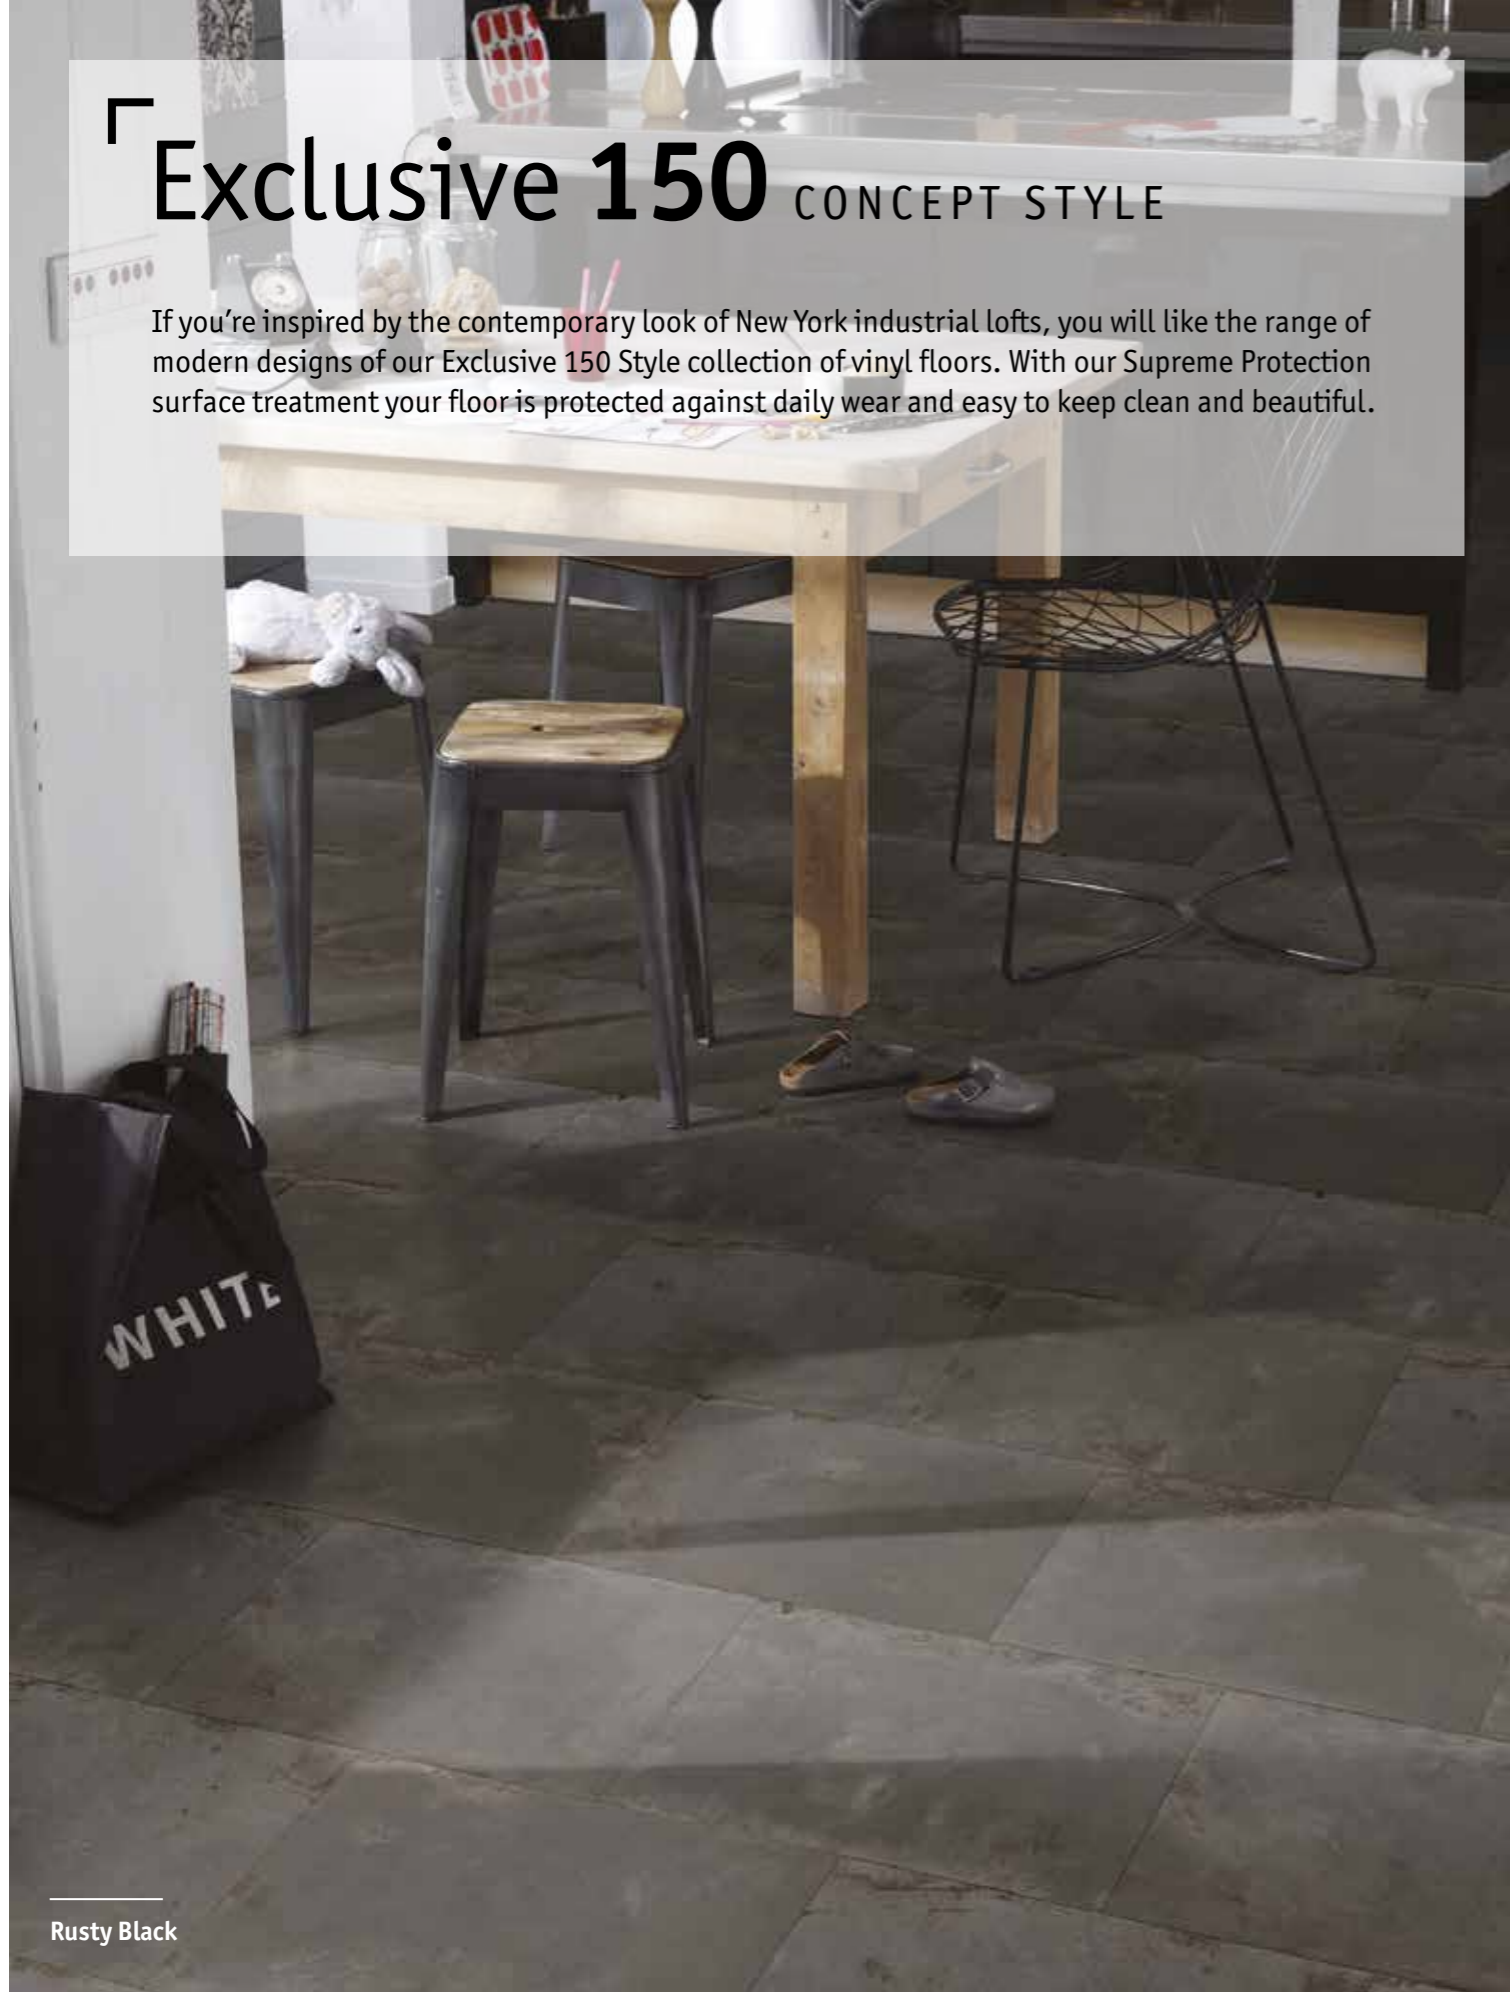

Exclusive 150 CONCEPT STYLE

If you're inspired by the contemporary look of New York industrial lofts, you will like the range of modern designs of our Exclusive 150 Style collection of vinyl floors. With our Supreme Protection surface treatment your floor is protected against daily wear and easy to keep clean and beautiful.

4m: 5145137 (5450158310660)
3m: 5056137 (5450158310691)
2m: 5087137 (5450158310950)
Repeat: 100x100

4m: 5145138 (5450158310677)
3m: 5056138 (5450158311209)
2m: 5087138 (5450158311100)
Repeat: 100x100

4m: 5145139 (5450158310684)
3m: 5056139 (5450158311308)
2m: 5087139 (5450158510572)
Repeat: 100x100

4m: 5206135 (5450158371852)
3m: 5263086 (5450158371869)
2m: 5337086 (5450158359508)
Repeat: 100x100

4m: 5145117 (5450158369767)
3m: 5056102 (5450158369910)
2m: 5087078 (5450158370060)
Repeat: 100x100

4m: 5145118 (5450158369774)
3m: 5056103 (5450158369927)
2m: 5087079 (5450158370077)
Repeat: 100x100

4m: 6595088 (3660103184853)
3m: 6543088 (3660103184181)
2m: 6519088 (3660103184235)
Repeat: 100x100

4m: 6595087 (3660103184846)
3m: 6543087 (3660103184174)
2m: 6519087 (3660103184228)
Repeat: 100x100

4m: 6595089 (3660103184860)
3m: 6543089 (3660103184198)
2m: 6519089 (3660103184242)
Repeat: 100x100

- Contemporary designs
- Resistant to scuffs, scratches and stains
- Easy to install and maintain
- 5-year warranty