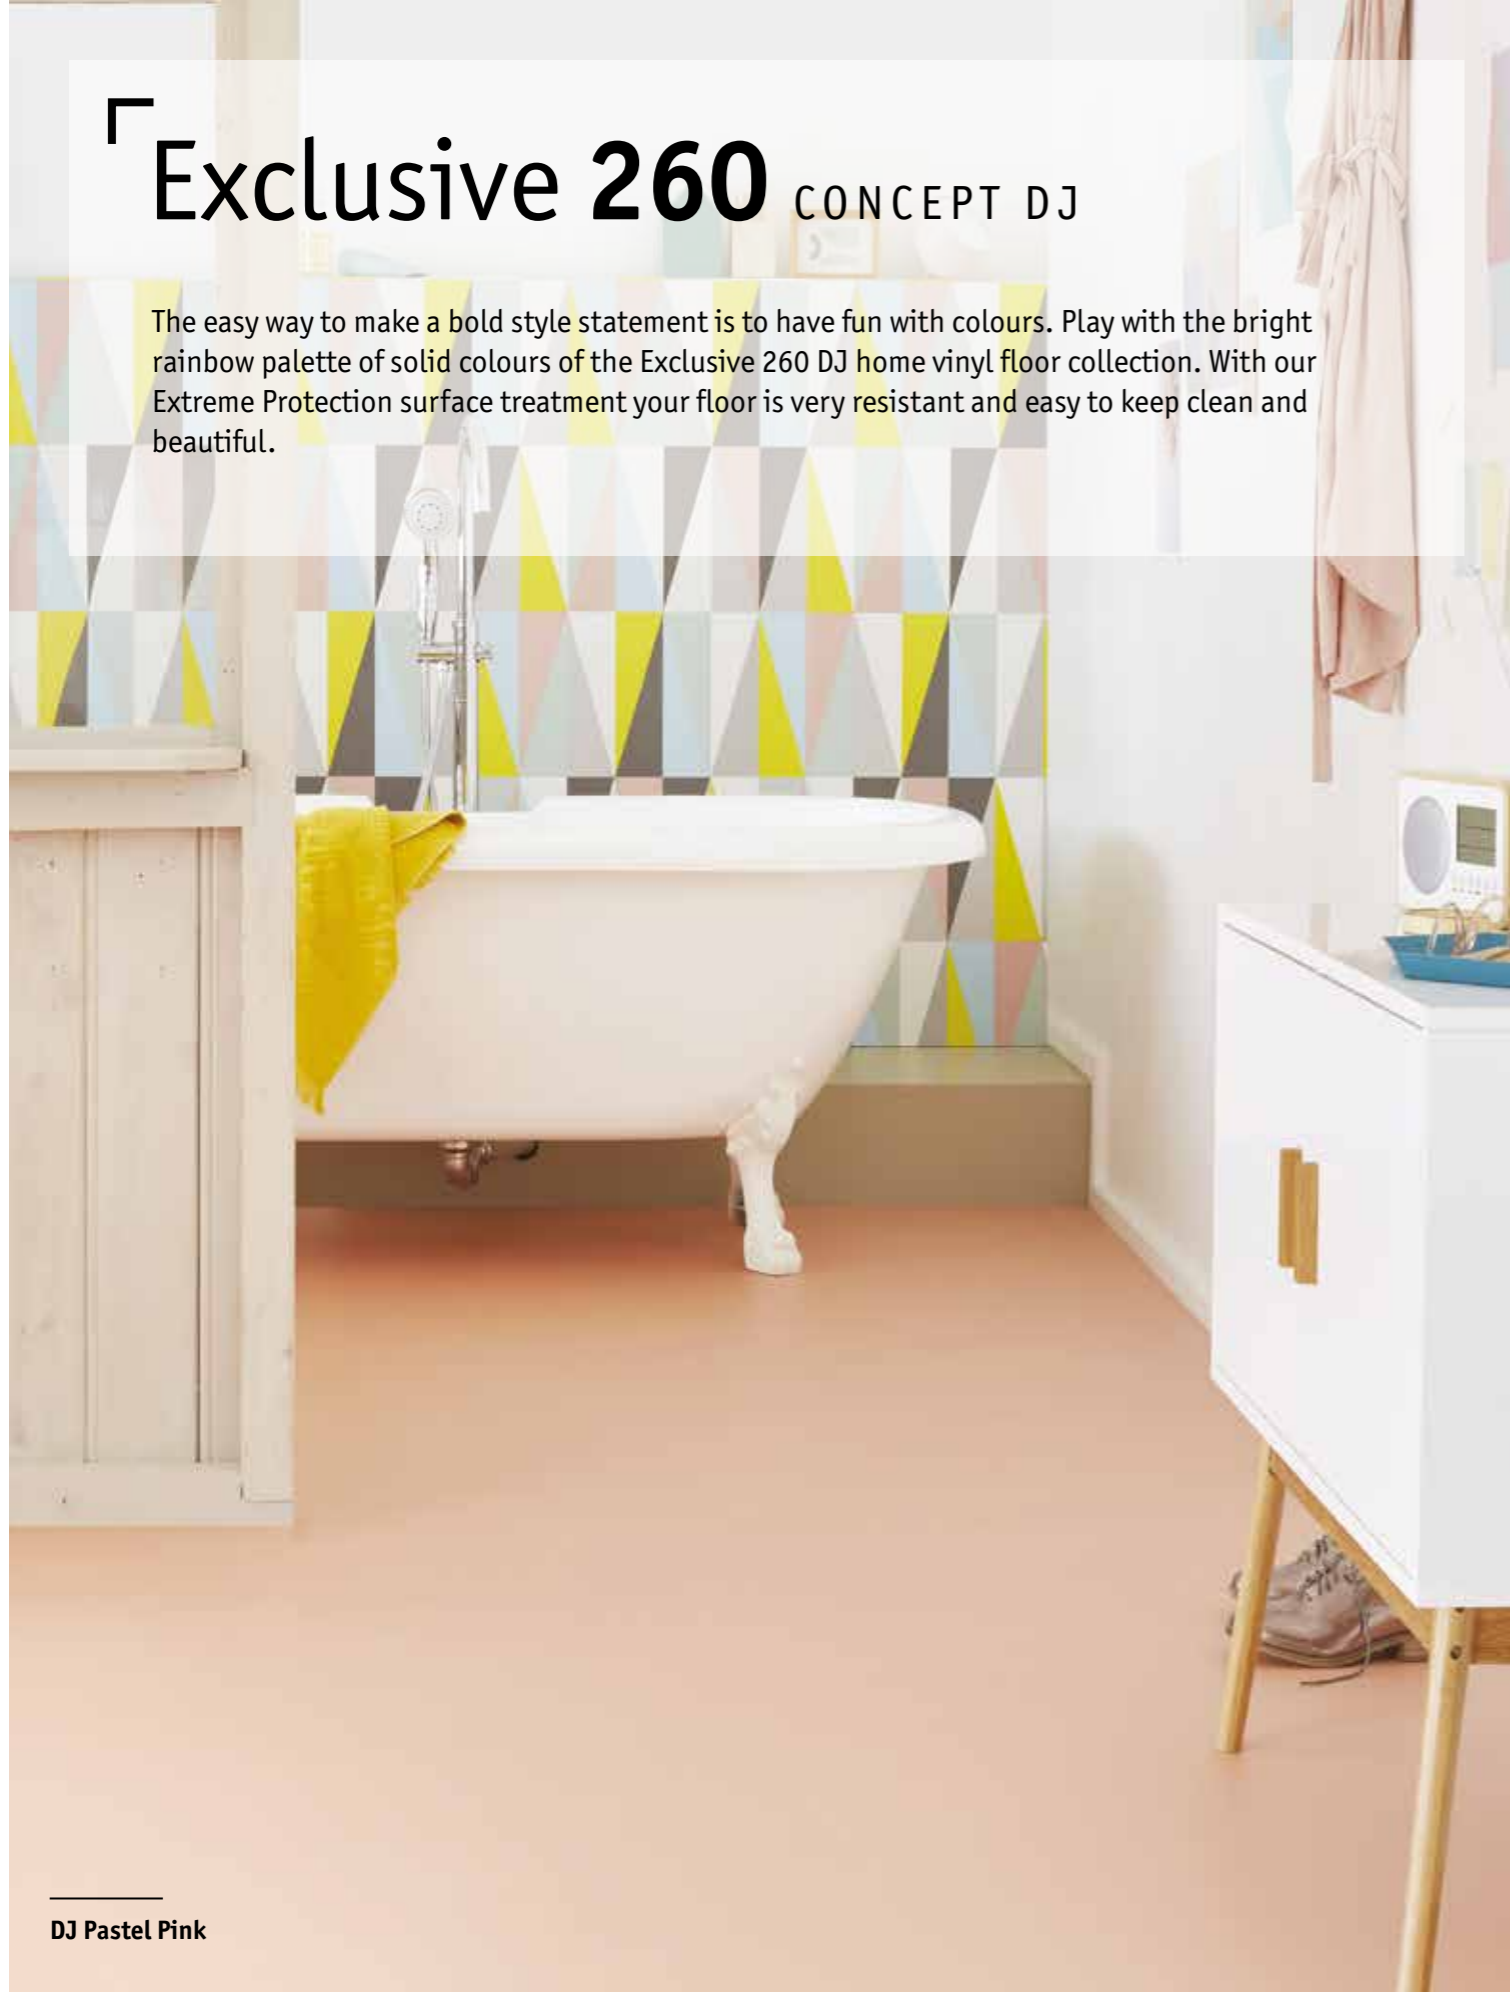

Exclusive 260 CONCEPT DJ

The easy way to make a bold style statement is to have fun with colours. Play with the bright rainbow palette of solid colours of the Exclusive 260 DJ home vinyl floor collection. With our Extreme Protection surface treatment your floor is very resistant and easy to keep clean and beautiful.

- Wide palette of solid colours
- Resistant to scuffs, scratches and stains
- Easy to install and maintain
- 10-year warranty