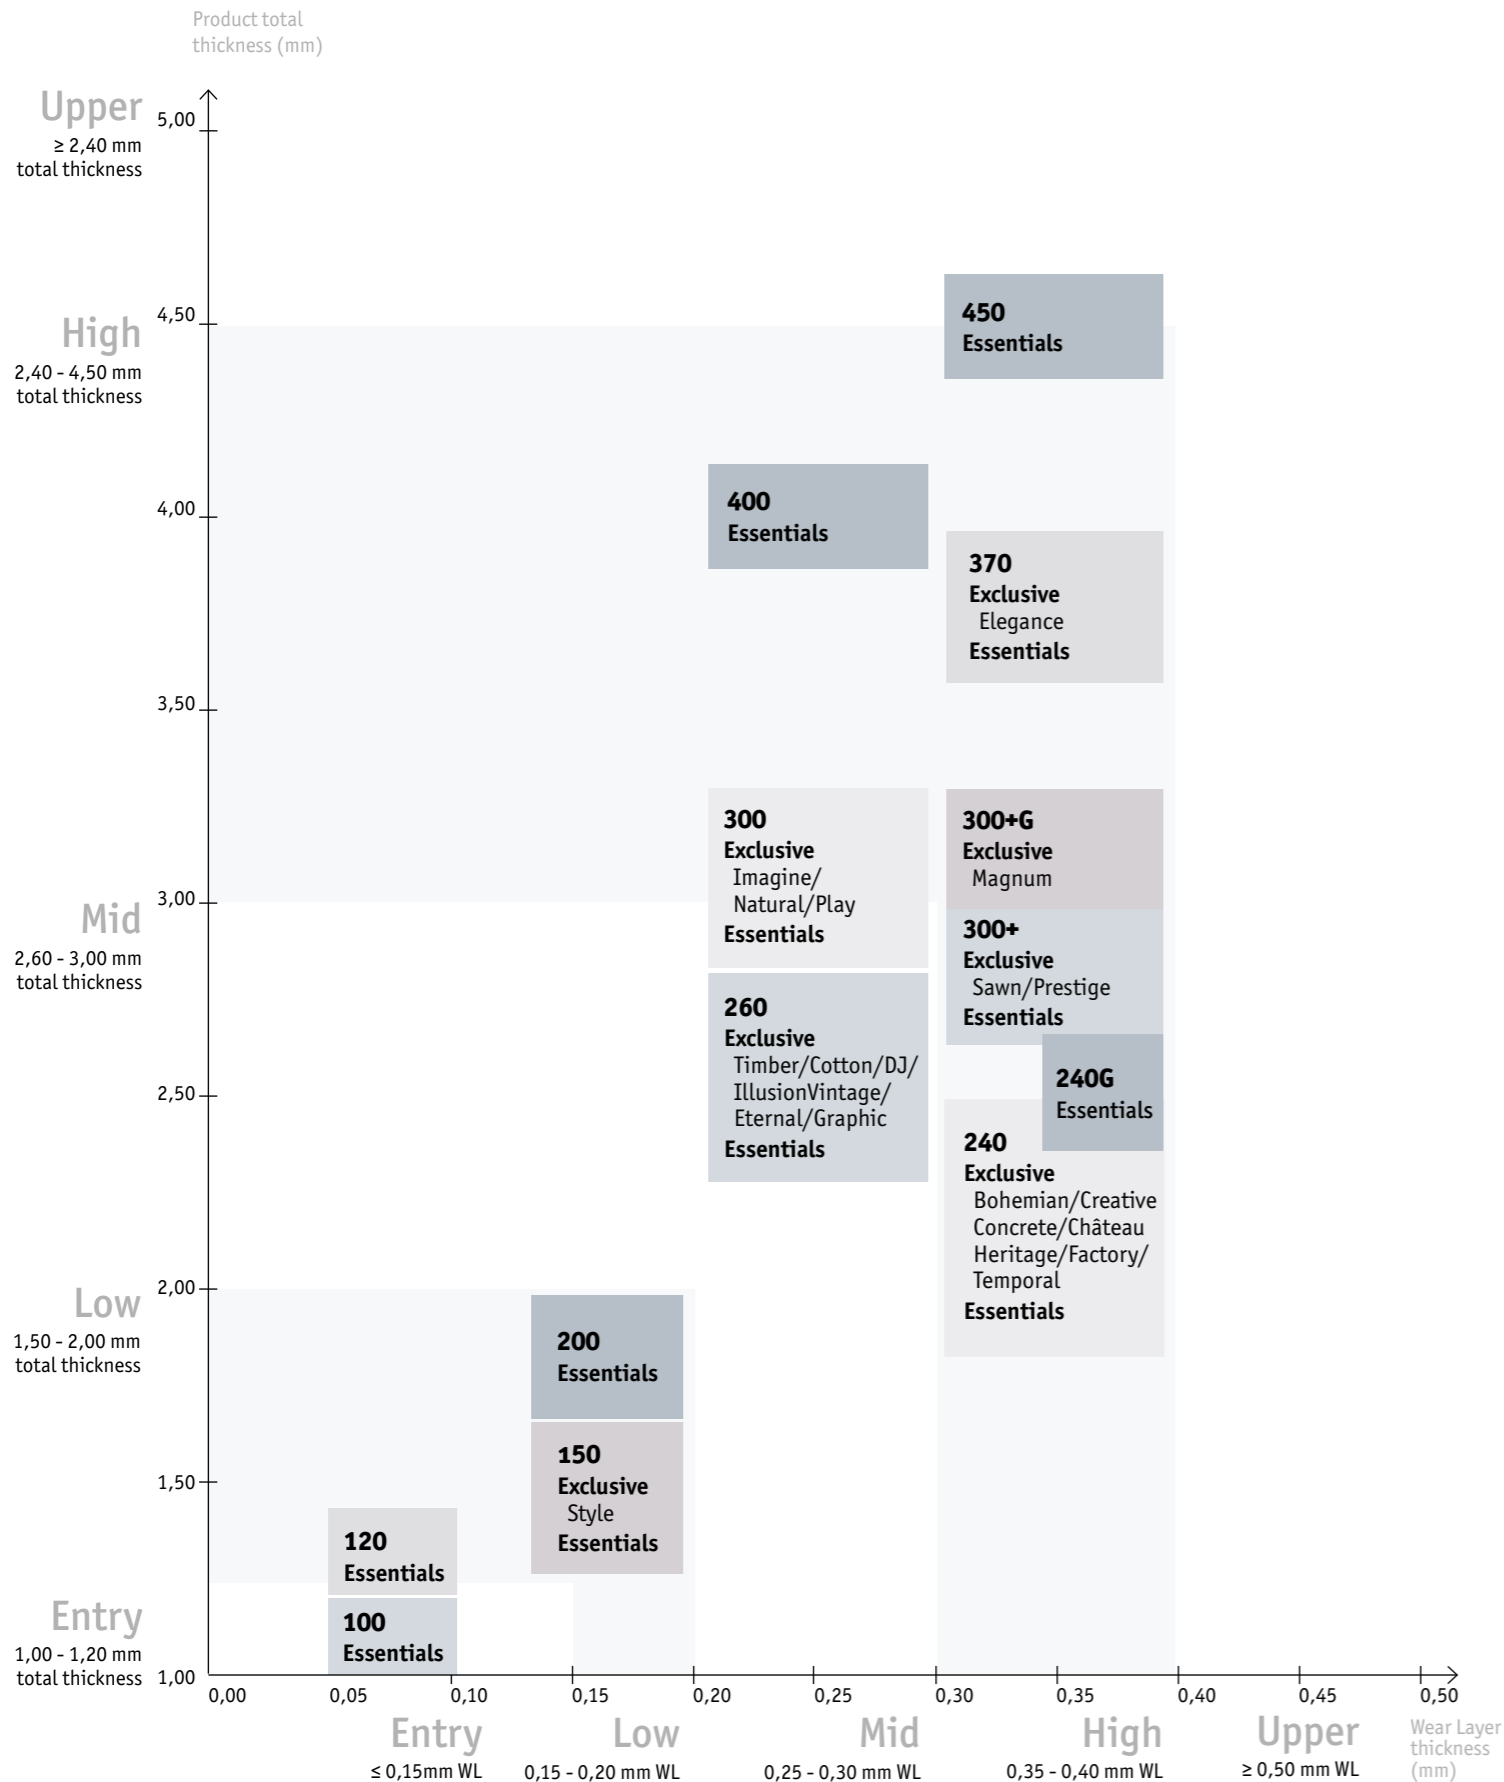

RANGE OVERVIEW

THE RIGHT ACCESSORIES FOR INSTALLATION AND FINISHING

SPRAY ADHESIVE – TARKOSPRAY

Spray acrylic adhesive for rolls.

> **Key features:**

- Easy installation: spray and lay, no tools required
- Quick solution: installation 70% faster
- Eco-friendly: non toxic, 0 CFC, non flammable, easy removal at end of life

> **Packaging:** 1 box = 12 bottles, 1 bottle = 12m²

References:
GB/FR/DE/NL/PL:
1460 003
GB/SW/SPA/IT/PT:
1460 008

SELF-ADHESIVE DECORATIVE SKIRTINGS

SEMI-RIGID SKIRTING – KS61

Self-adhesive semi-rigid skirting for decorative use with upper and lower soft lips.

> **Key features:**

- Smooth surface
- Easy installation: semi-rigid and self-adhesive structure
- Easy cleaning and maintenance

> **Size:** 60 mm high x 15 mm thick lower lip x 2500 mm long

FLEXIBLE SKIRTING – ISF 60

Self-adhesive flexible skirting for curved walls and pillars with upper and lower soft lips.

> **Key features:**

- Easy installation: both sides self-adhesive and flexible structure
- Floor covering to be inserted for perfect colour-matching

> **Size:** 60 mm high x 7 mm thick lower lip x 2500 mm long

- Medium Grey - 1461 009
- Light Grey - 1461 011
- Very Light Grey - 1461 012
- Dark Brown - 1461 013
- Dark Red - 1461 018
- Night Blue - 1461 037

- White - 1463 007
  RAL: 9016 / NCS: S0300-N
- Silver Grey - 1463 002
  RAL: 7004 / NCS: S4000-N
- Steel - 1463 003
  NCS: S4500-N

TRANSITION PROFILE

SELF-ADHESIVE TRANSITION PROFILE – MT40SA

Self-adhesive aluminium threshold strip to provide a transition between flooring materials of similar thickness (thickness difference: 1 mm).

> **Key features:**

- Easy and quick installation: self-adhesive surface
- Elegant finish with sophisticated colors.

> **Size:** 40 mm wide x 2 mm thick x 2700 mm long

- Silver - 1470 008
- Bronze

STAIR NOSING

SELF-ADHESIVE STAIR NOSING – MSN24SA

Self-adhesive decorative stairnose, made of aluminium with ribs. Long riser fitted over covered stairs alongside platforms such as stands and podium.

> **Key features:**

- Ribbed surface for slip-resistance
- Quick and easy installation: self-adhesive surface
- Elegant visual finish

> **Size:** 20 mm high x 24.5 mm wide x 2 mm thick x 2700 mm long

- Silver - 1434 001