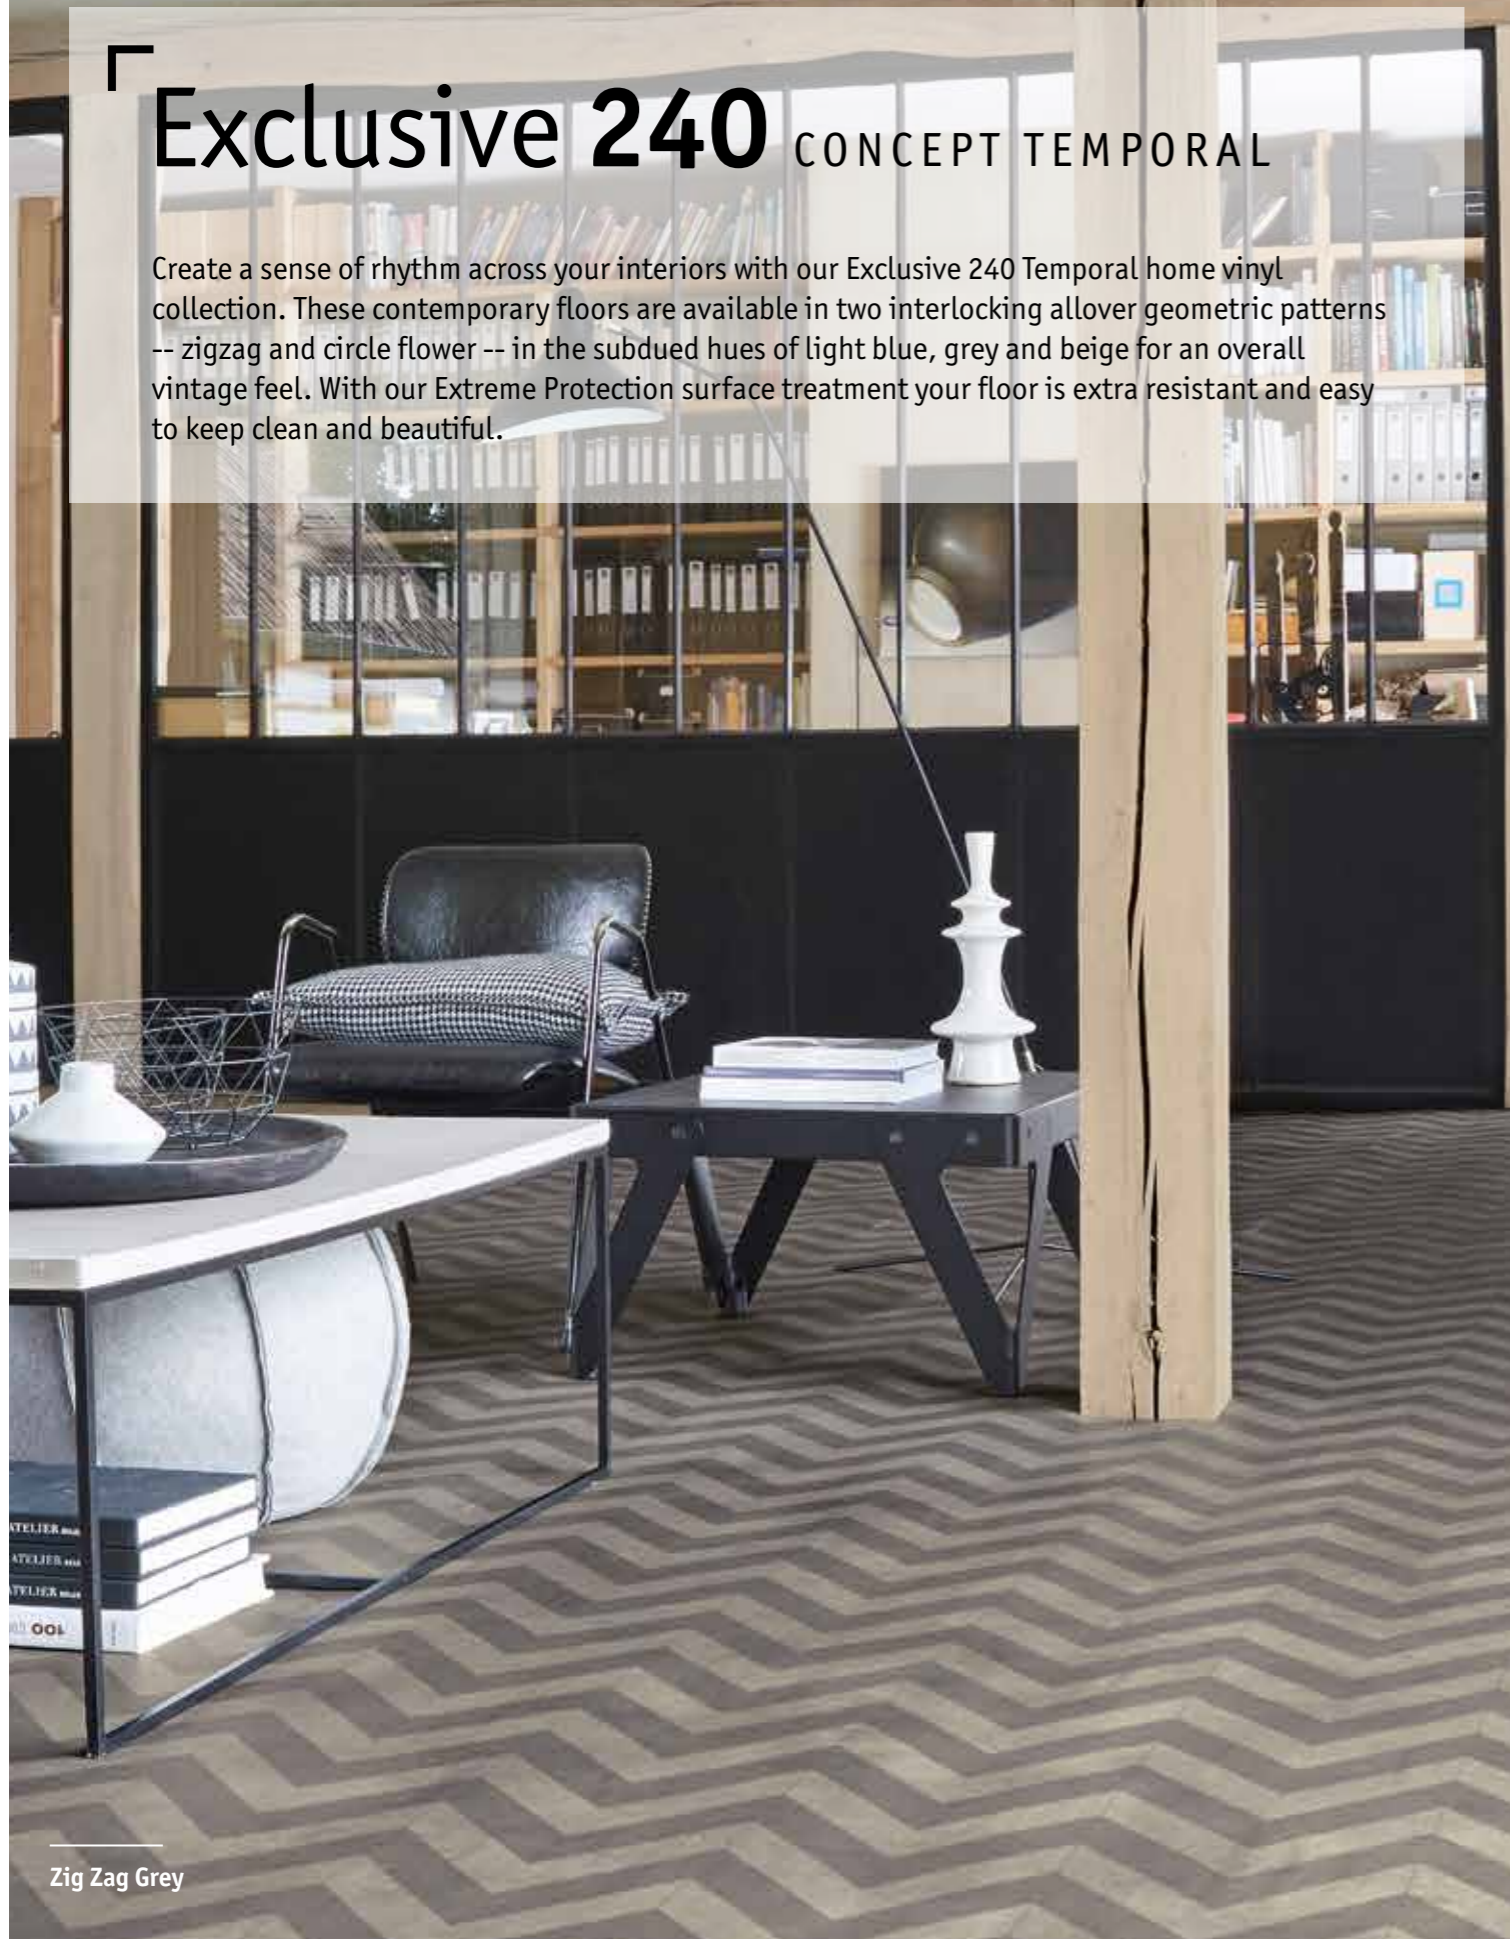

# Exclusive 240 CONCEPT TEMPORAL

Create a sense of rhythm across your interiors with our Exclusive 240 Temporal home vinyl collection. These contemporary floors are available in two interlocking allover geometric patterns -- zigzag and circle flower -- in the subdued hues of light blue, grey and beige for an overall vintage feel. With our Extreme Protection surface treatment your floor is extra resistant and easy to keep clean and beautiful.