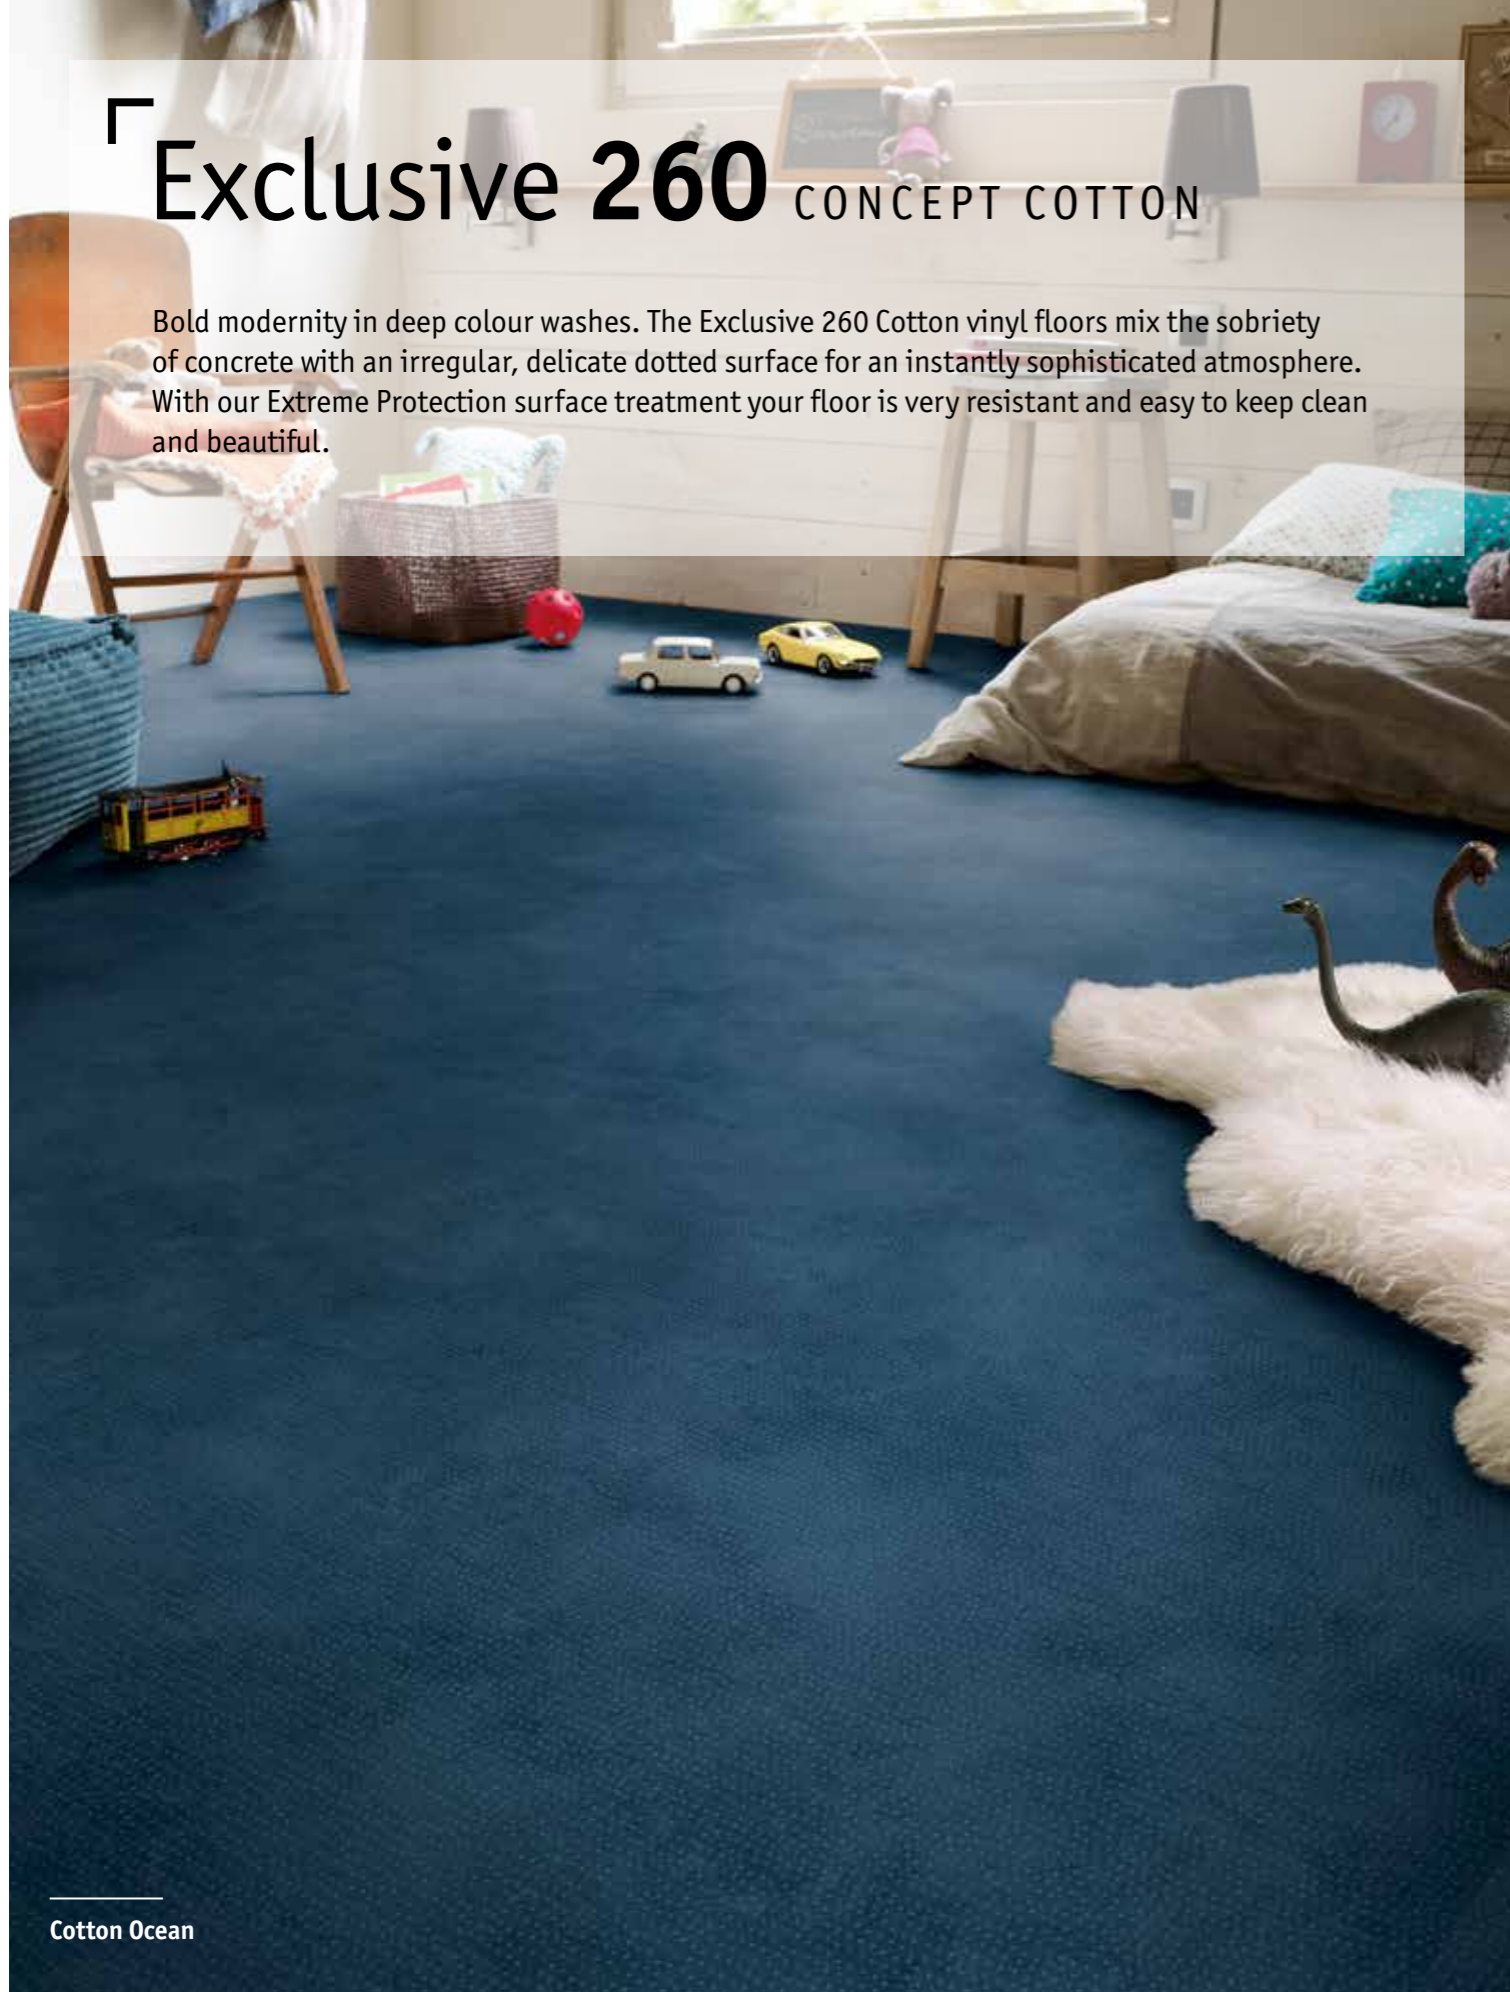

# Exclusive 260 CONCEPT COTTON

Bold modernity in deep colour washes. The Exclusive 260 Cotton vinyl floors mix the sobriety of concrete with an irregular, delicate dotted surface for an instantly sophisticated atmosphere. With our Extreme Protection surface treatment your floor is very resistant and easy to keep clean and beautiful.