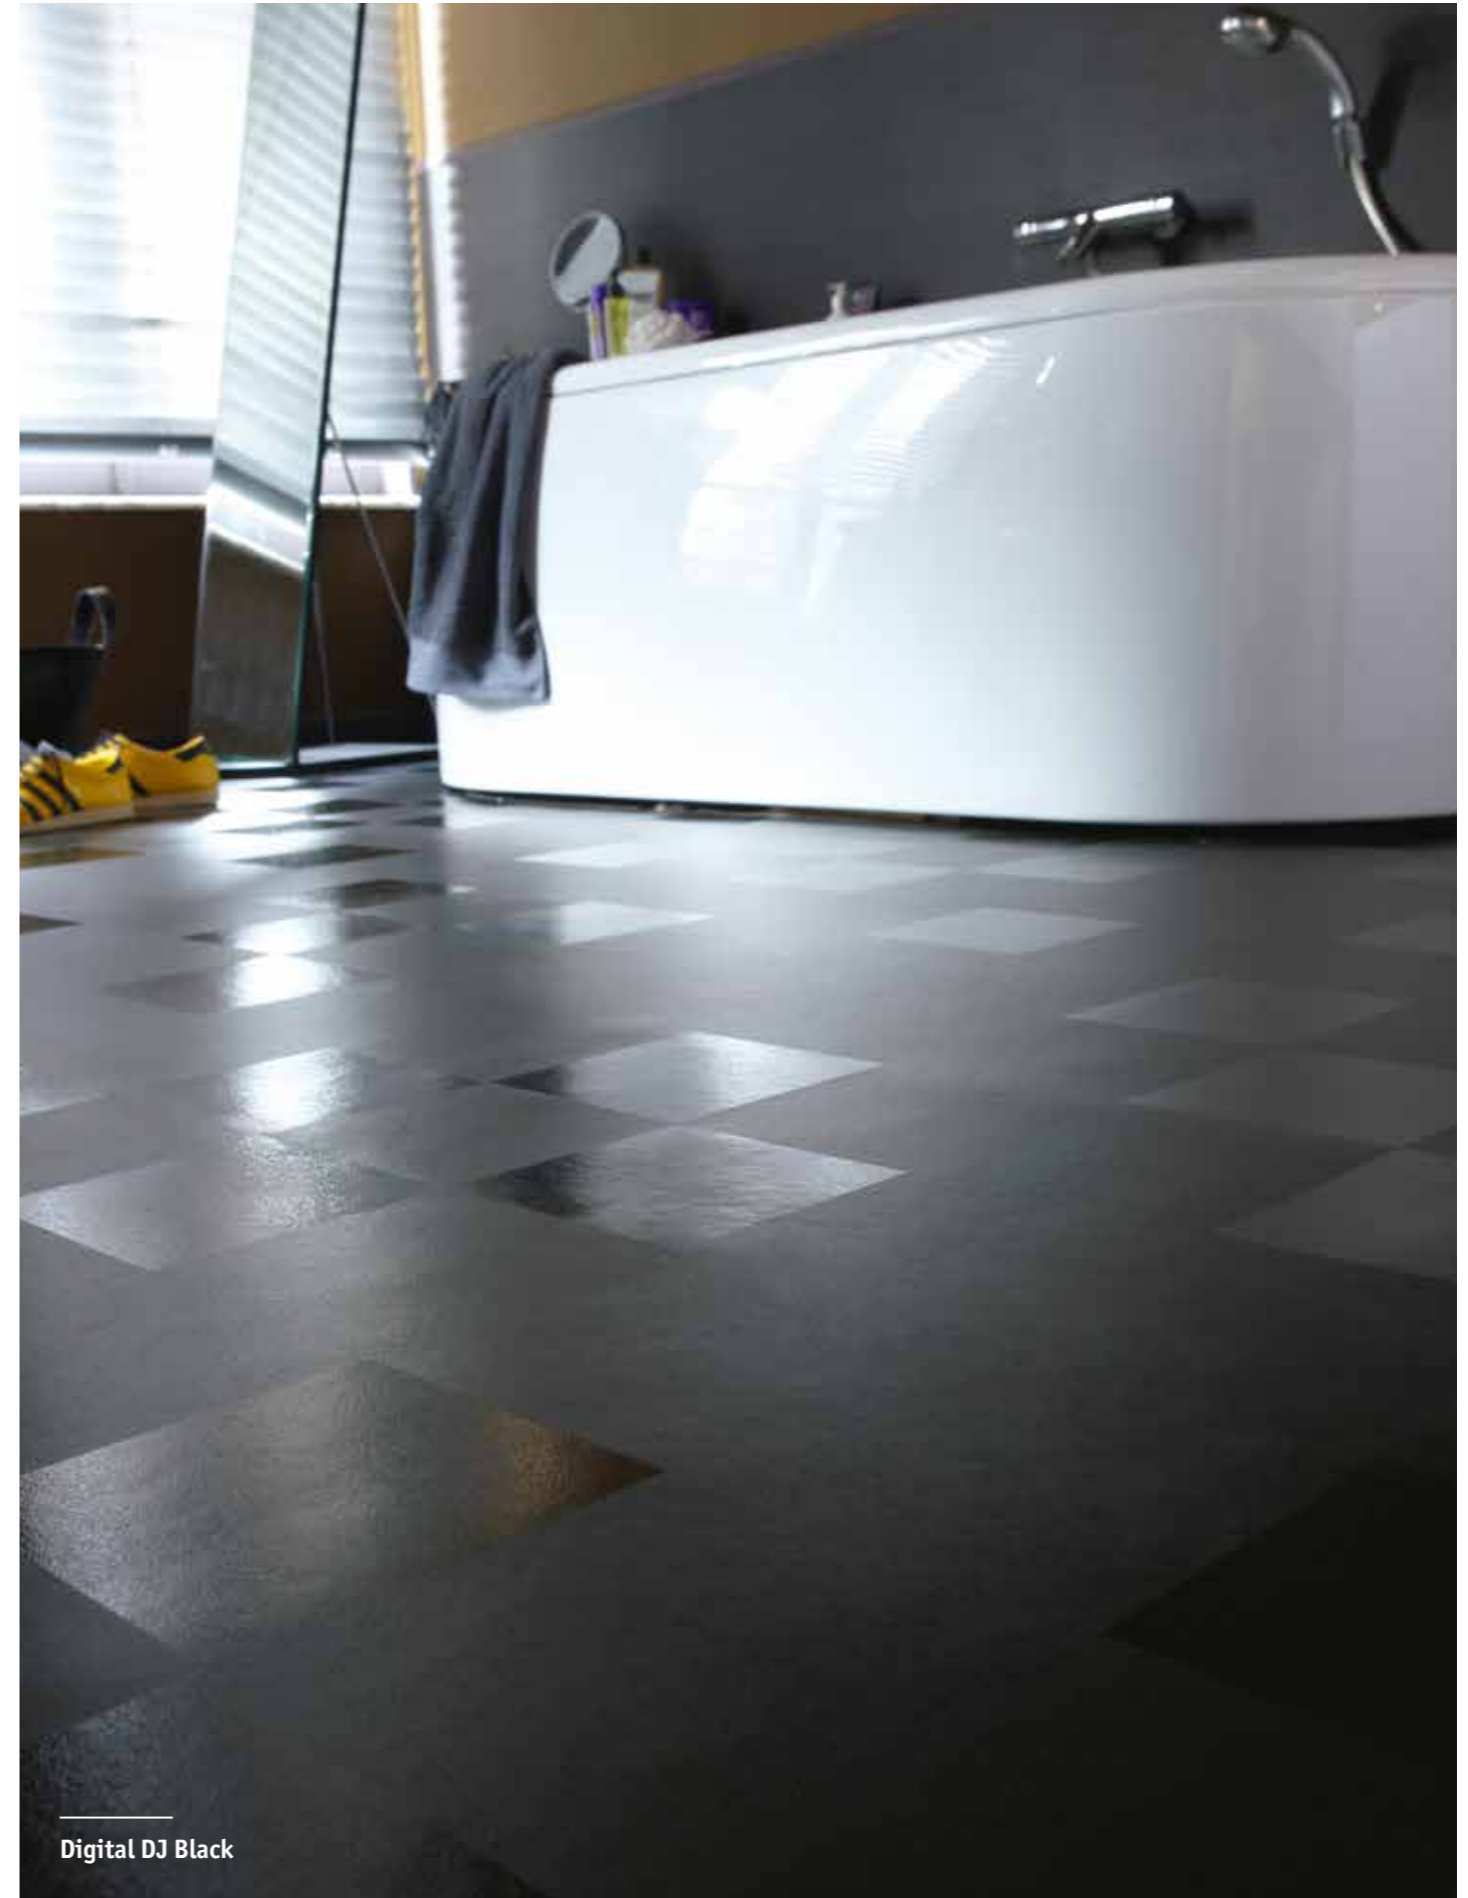

Exclusive 260 CONCEPT GRAPHIC

Digital DJ Black