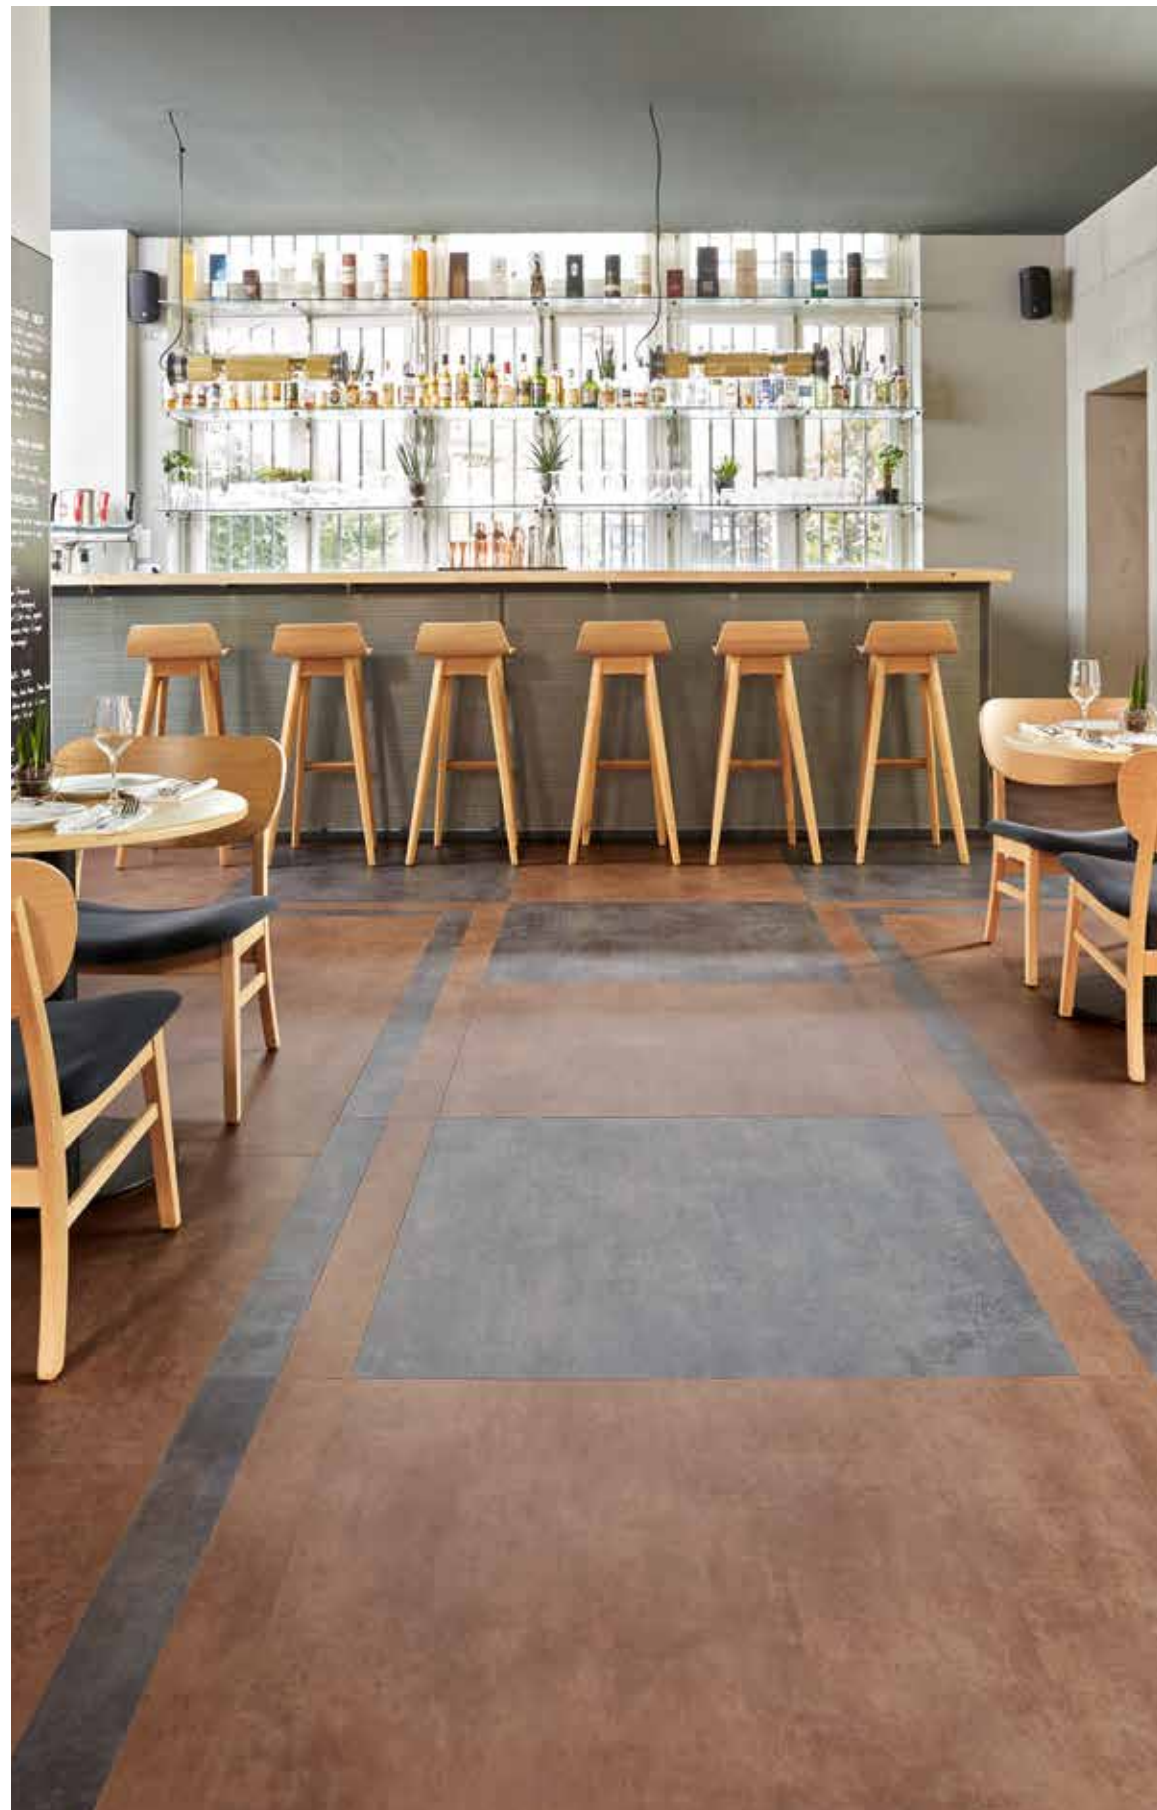

paths

HOSPITALITY & LEISURE