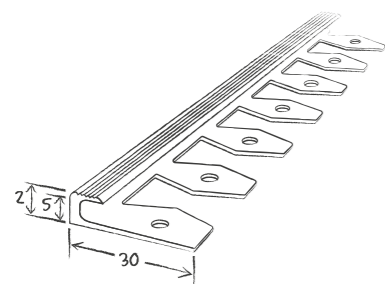

SKIRTING

WALL BASE DECORATIVE SET-ON SKIRTING

■ Compact skirting with decorative film and PUR surface treatment, to be glued

- White 26640 700
- Aluminium 26640 701
- 📦 2.02 lm skirting in packs x 10

PROFILE