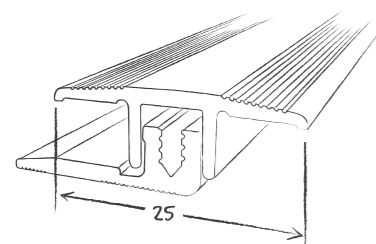

TRANSITION STRIP

Very high traffic aluminium transition strip, to be screwed

- Silver 1451 011
- Stainless Steel 1451 012
- 📦 10 units of 2.7 lm