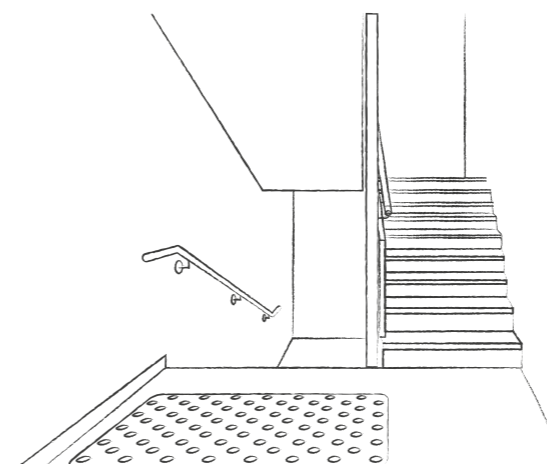

ACCESSIBILITY

WARNING TILE

■ Helps recognize a change in level, in accordance with regulatory requirements for disabled access and safety

■ Self-adhesive or to be glued to the floorcovering (according to product), Format: 800 x 420 x 7mm

📦 1 box of 6 tiles

- White 1431 001
- Black 1431 002
- light Grey 1431 003
- Yellow 1431 006

■ Self-adhesive rectangular tiles, Format: 815 x 420 x 8mm

📦 1 box of 6 tiles

■ Self-adhesive square tiles, Format: 450 x 420 x 8mm

📦 1 box of 20 tiles

- White 1440 350 - 1440 450
- Grey 1440 351 - 1440 451
- Black 1440 352 - 1440 452
- Ivory 1440 353 - 1440 453
- Red 1440 354 - 1440 454
- Yellow 1440 355 - 1440 455