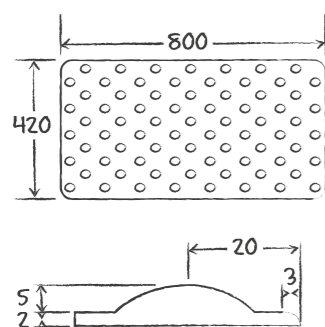

ACCESSORIES

ACCESSIBILITY

WARNING TILE

- Helps recognize a change in level, in accordance with regulatory requirements for disabled access and safety

- Self-adhesive or to be glued to the floorcovering (according to product), Format: 800 x 420 x 7mm

- 📦 1 box of 6 tiles

- White 1431 001

- Black 1431 002

- light Grey 1431 003

- Yellow 1431 006

- Self-adhesive rectangular tiles, Format: 815 x 420 x 8mm

- 📦 1 box of 6 tiles

- Self-adhesive square tiles, Format: 450 x 420 x 8mm

- 📦 1 box of 20 tiles

- White 1440 350 - 1440 450

- Grey 1440 351 - 1440 451

- Black 1440 352 - 1440 452

- Ivory 1440 353 - 1440 453

- Red 1440 354 - 1440 454

- Yellow 1440 355 - 1440 455

3D STUD

- Accessibility accessory

- Ready-to-use podotactile studs to be simply fitted on top of the existing floorcovering

- White 1440 050

- Grey 1440 051

- Black 1440 052

- Ivory 1440 053

- Red 1440 054

- Yellow 1440 055

- 📦 5mm x 25mm stud in packs x 200