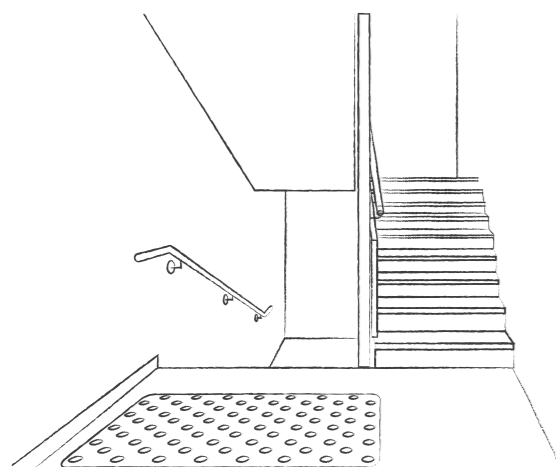

ACCESSORIES

ACCESSIBILITY

WARNING TILE

- Helps recognize a change in level, in accordance with regulatory requirements for disabled access and safety

- Self-adhesive or to be glued to the floorcovering (according to product), Format: 800 x 420 x 7mm

- 📦 1 box of 6 tiles

- White 1431 001

- Black 1431 002

- light Grey 1431 003

- Yellow 1431 006

- Self-adhesive rectangular tiles, Format: 815 x 420 x 8mm

- 📦 1 box of 6 tiles

- Self-adhesive square tiles, Format: 450 x 420 x 8mm

- 📦 1 box of 20 tiles

- White 1440 350 - 1440 450

- Grey 1440 351 - 1440 451

- Black 1440 352 - 1440 452

- Ivory 1440 353 - 1440 453

- Red 1440 354 - 1440 454

- Yellow 1440 355 - 1440 455

3D STUD

- Accessibility accessory

- Ready-to-use podotactile studs to be simply fitted on top of the existing floorcovering

- White 1440 050

- Grey 1440 051

- Black 1440 052

- Ivory 1440 053

- Red 1440 054

- Yellow 1440 055

- 📦 5mm x 25mm stud in packs x 200