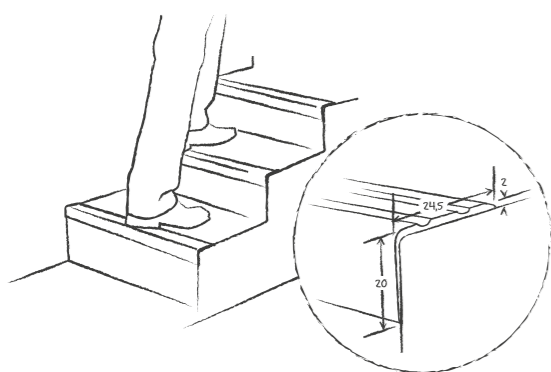

STAIRNOSE - MSN24SA

Aluminum stairnose, self-adhesive, to be screwed

- Silver 1480 008
- 📦 10 units of 2.7 lm