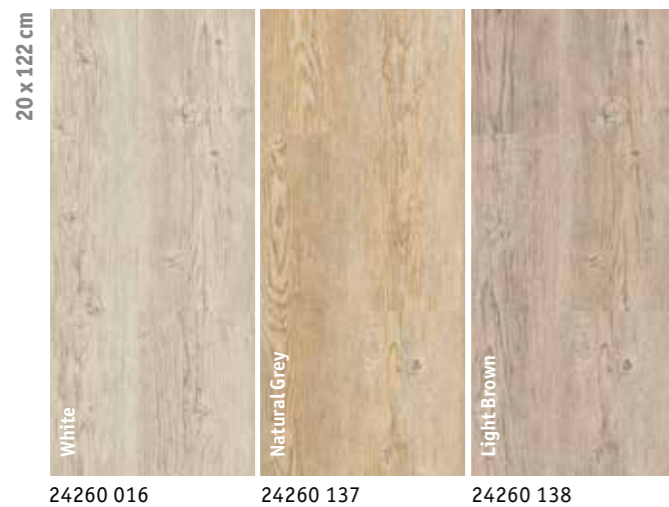

Phthalate-free technology based on alternative plasticizers.

Made in Europe to benefit from our best-in-class industrial expertise.

White Oak / Light - Grey

iD INSPIRATION 40

Antik Oak

Modern Oak

Brushed Pine