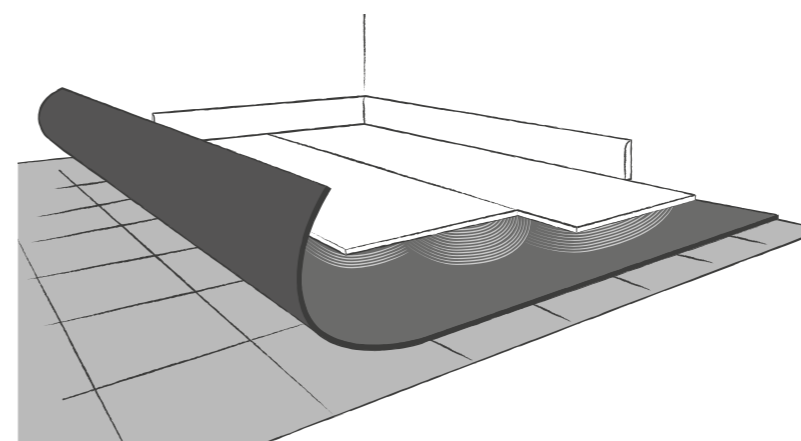

TARKOFLAT LOOSE-LAY

- Ready-to-use solution to reduce slight unevenness by up to 1.5mm depth

- Quick and easy-to-install solution

- Calendered PVC foil, loose-lay (naked)

- Grey 3568 004

*Tarkett recommend a selection of manufacturer adhesive (list available at: professionals.tarkett.com/content/list-recommended-adhesives). It is the responsibility of the adhesive manufacturer and flooring contractor to ensure the product being used is appropriate to use and applied in accordance with the manufacturer recommendations.