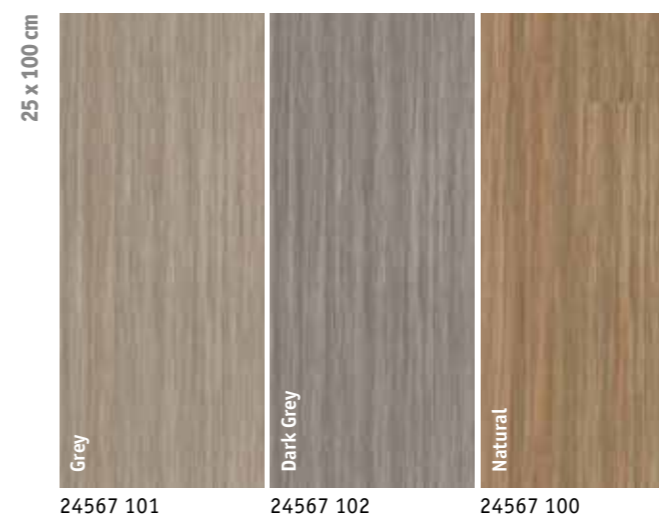

Minimal Wood