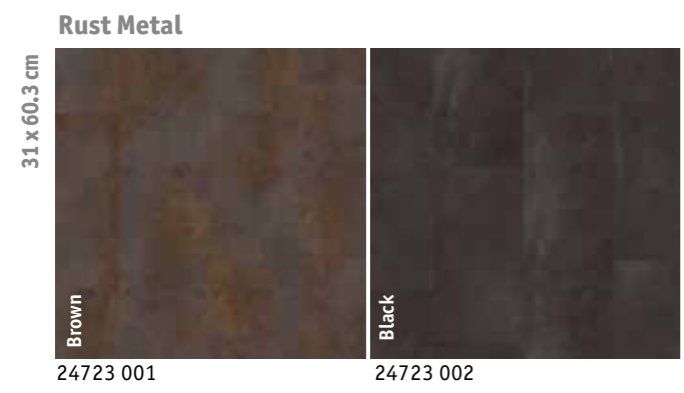

iD ESSENTIAL CLICK