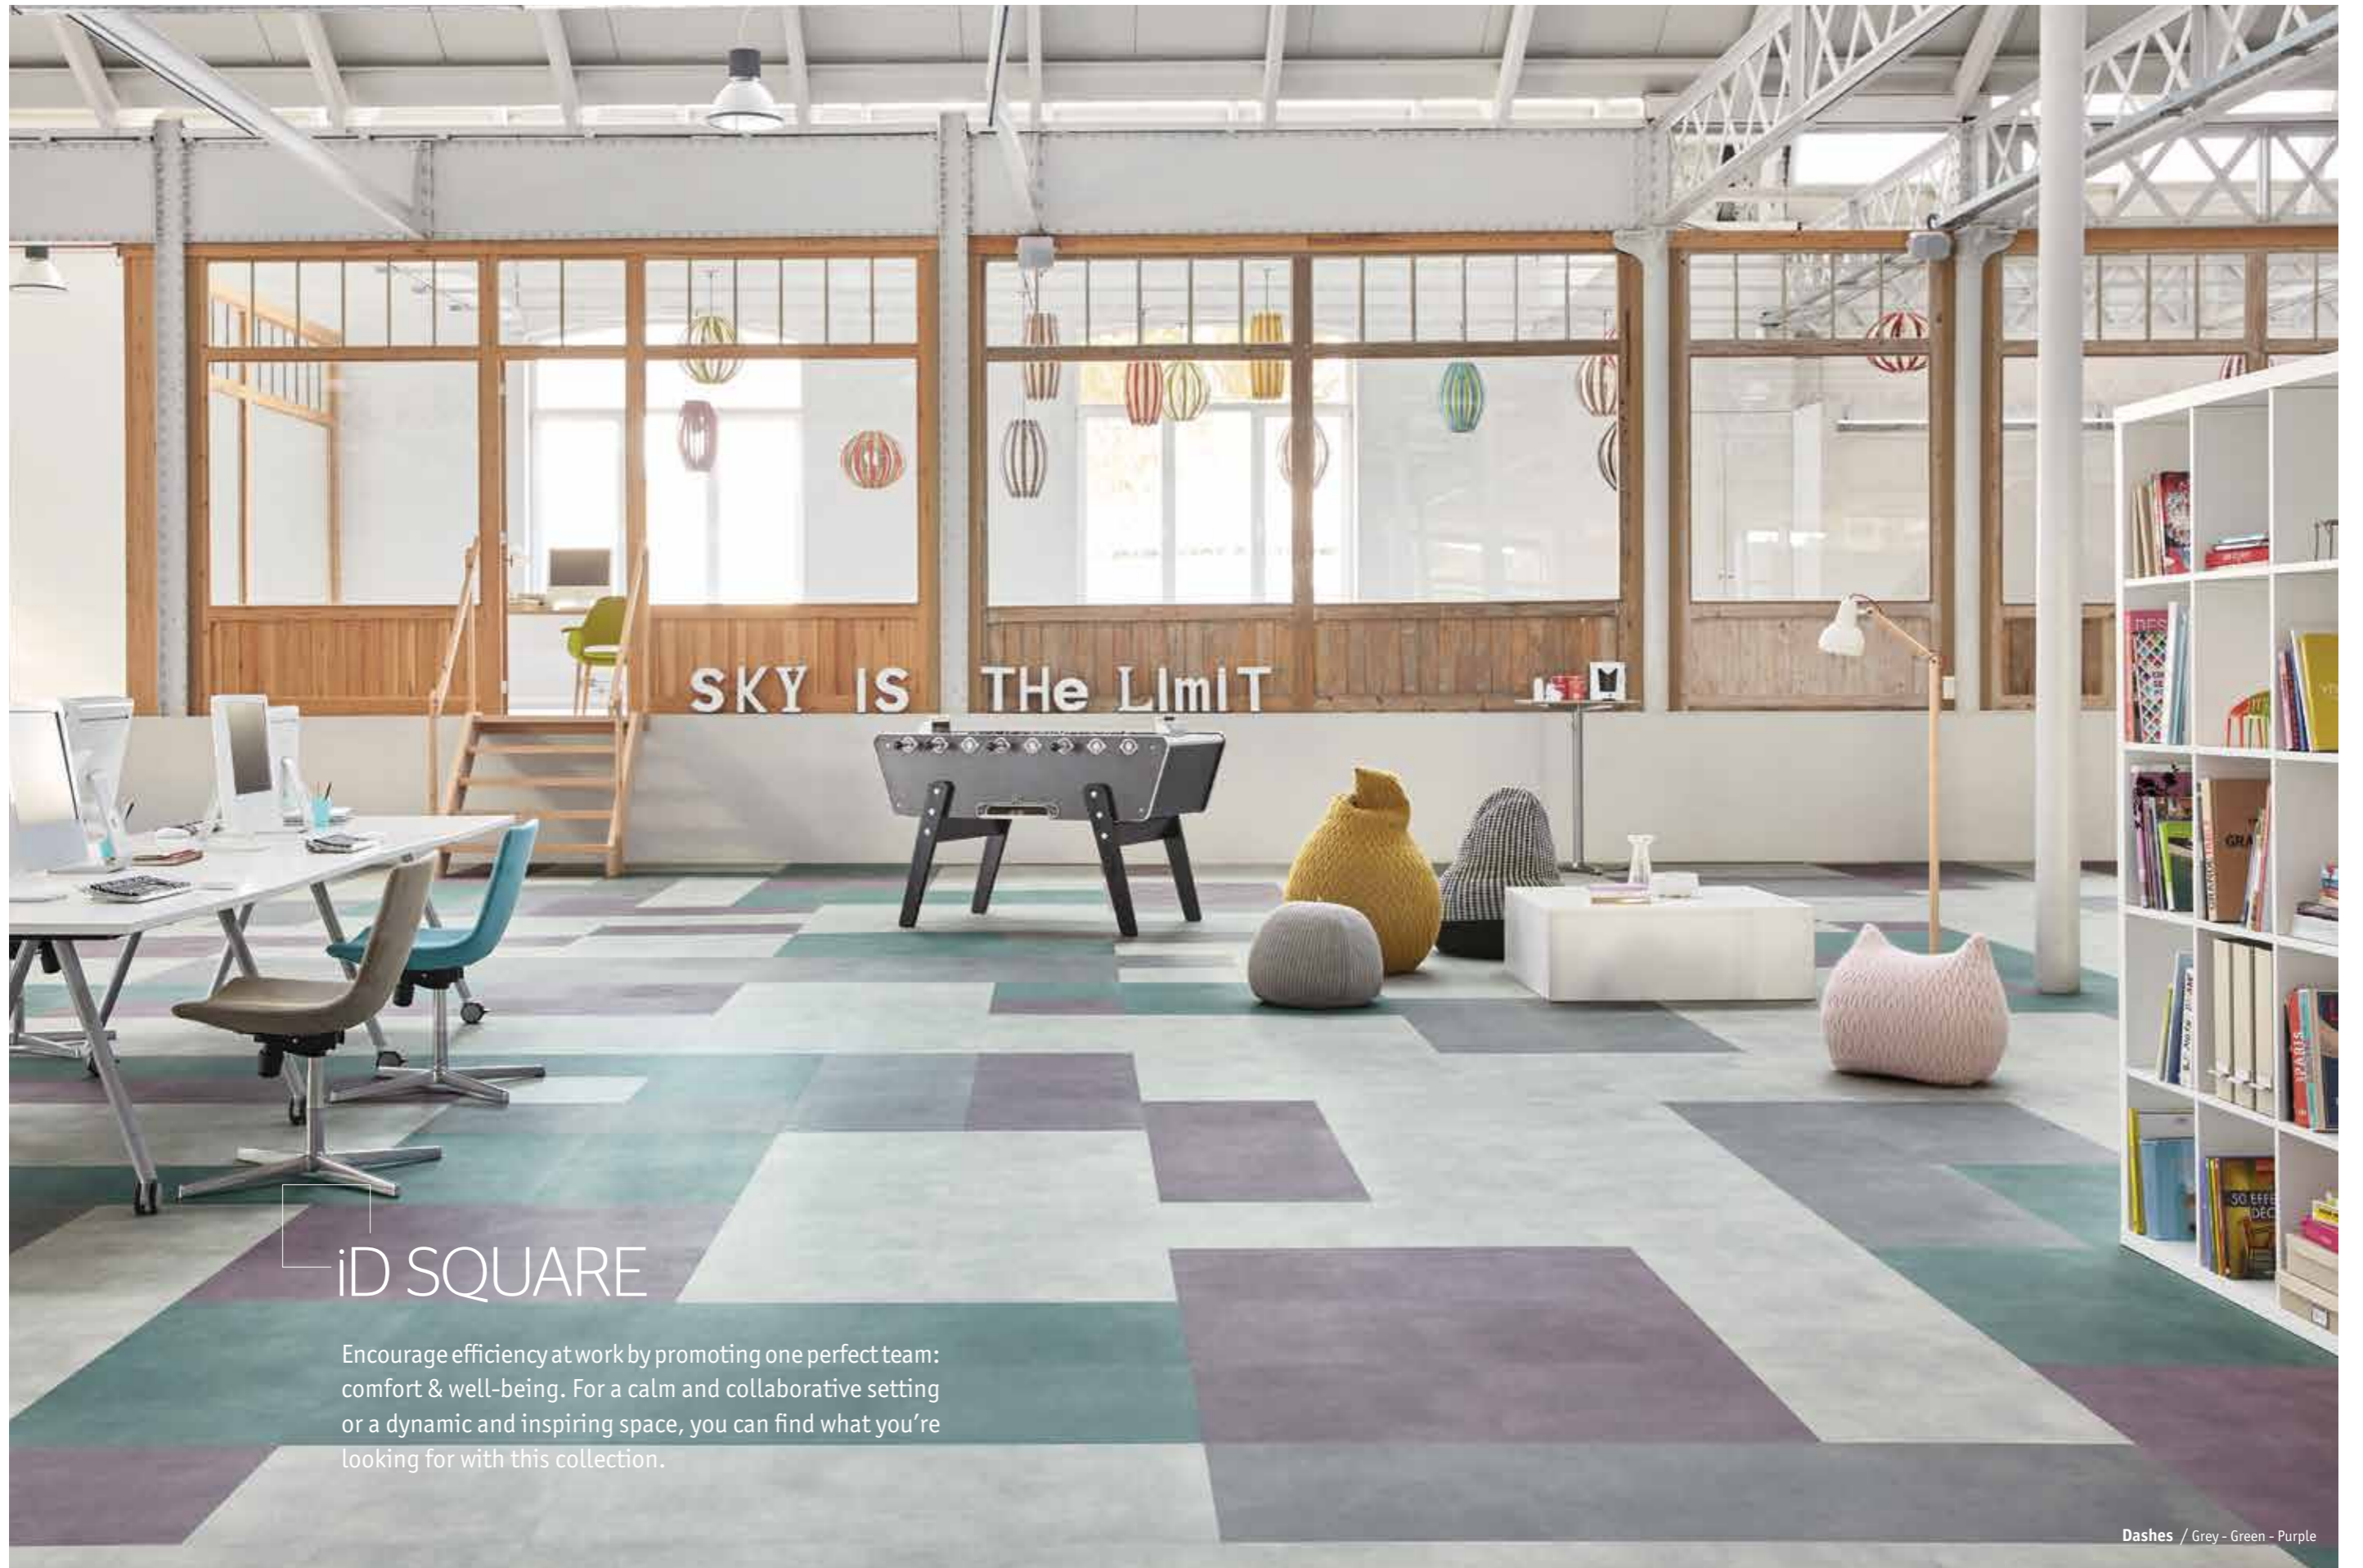

iD SQUARE

Encourage efficiency at work by promoting one perfect team: comfort & well-being. For a calm and collaborative setting or a dynamic and inspiring space, you can find what you're looking for with this collection.

Dashes / Grey - Green - Purple