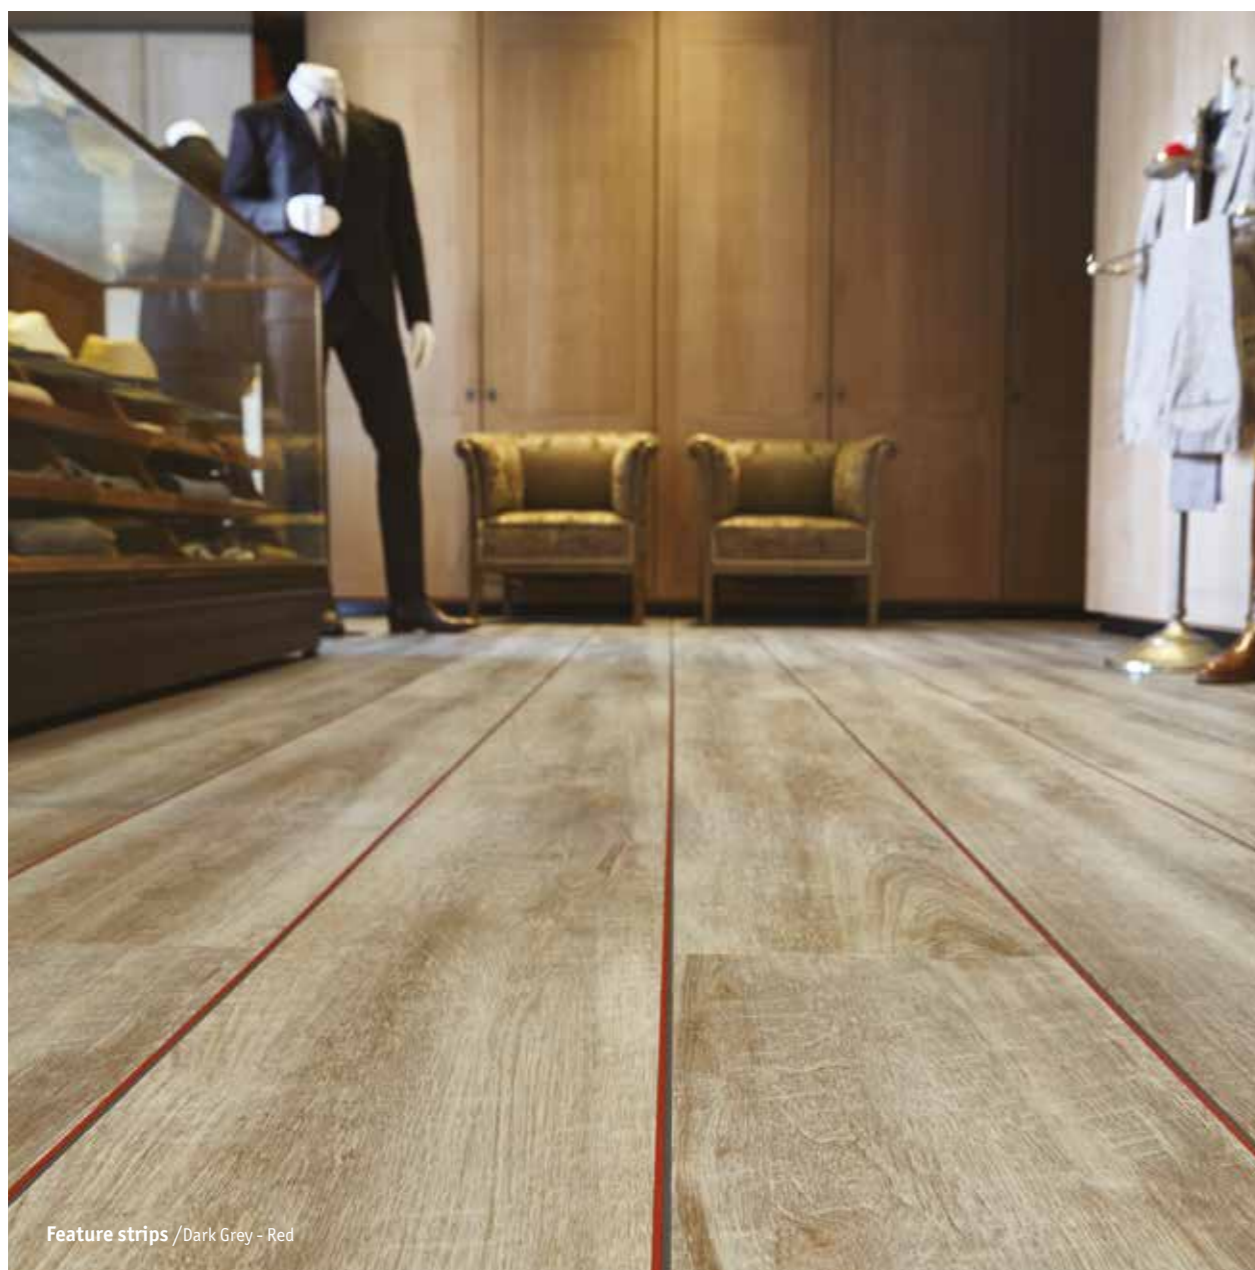

iD INSPIRATION 40

FEATURE STRIP COLOURS

Create visual effects with contrasts of colours to highlight interior features, shape perceptions of a room size or personalise your flooring design.

BLACK	1421 001	RED	1421 010	TOBACCO	1421 008
DARK GREY	1421 009	COPPER	1421 012	SILVER	1421 002
ROYAL BLUE	1421 011	GOLD	1421 003	EGGSHELL	1421 013

Feature strips / Dark Grey - Red

ACCESSORIES

PVC DECORATIVE SKIRTING

Compact skirting with decorative film and PUR surface treatment to perfectly match all designs

📦 2.02 lm skirting in packs x 10

ALUMINIUM TRANSITION PROFILE - TMT

Transition profile, to be screwed

● Silver 1451 000

● Bronze 1451 001

📦 2.7 lm profiles in packs x 10