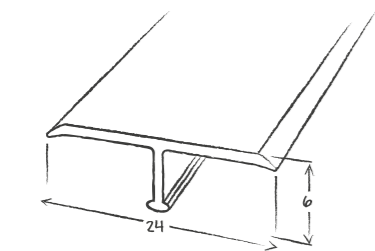

TRANSITION STRIP

General traffic aluminium transition strip, to be screwed

1. Silver 1451 021
   - Stainless Steel 1451 022
2. 📦 10 units of 2.7 lm