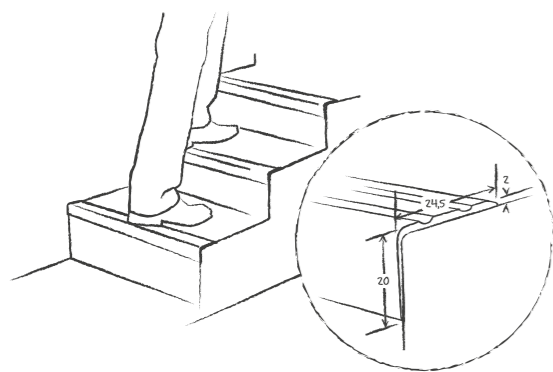

STAIRNOSE - MSN24SA

Aluminum stairnose, self-adhesive, to be screwed

- Silver 1480 008
- 📦 10 units of 2.7 lm