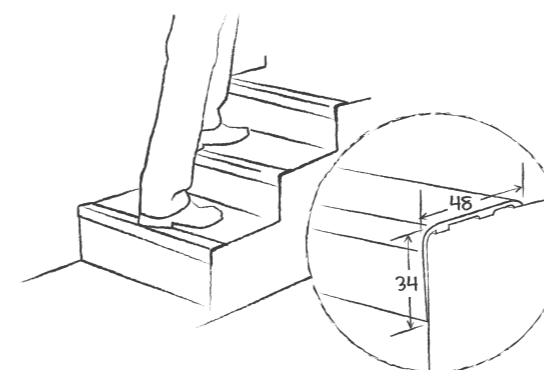

ALUMINIUM STAIRNOSE - MS1

Stairnose, to be screwed over the floorcovering

● Silver 1434 001

📦 2.6 lm profiles in packs x 10