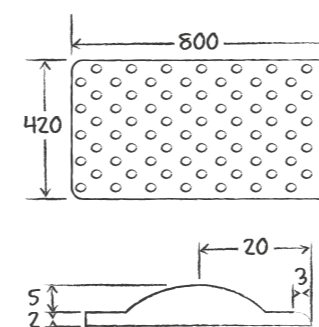

3D STUD

■ Accessibility accessory

■ Ready-to-use podotactile studs to be simply fitted on top of the existing floorcovering

- White 1440 050
- Grey 1440 051
- Black 1440 052
- Ivory 1440 053
- Red 1440 054
- Yellow 1440 055
- 📦 5mm x 25mm stud in packs x 200