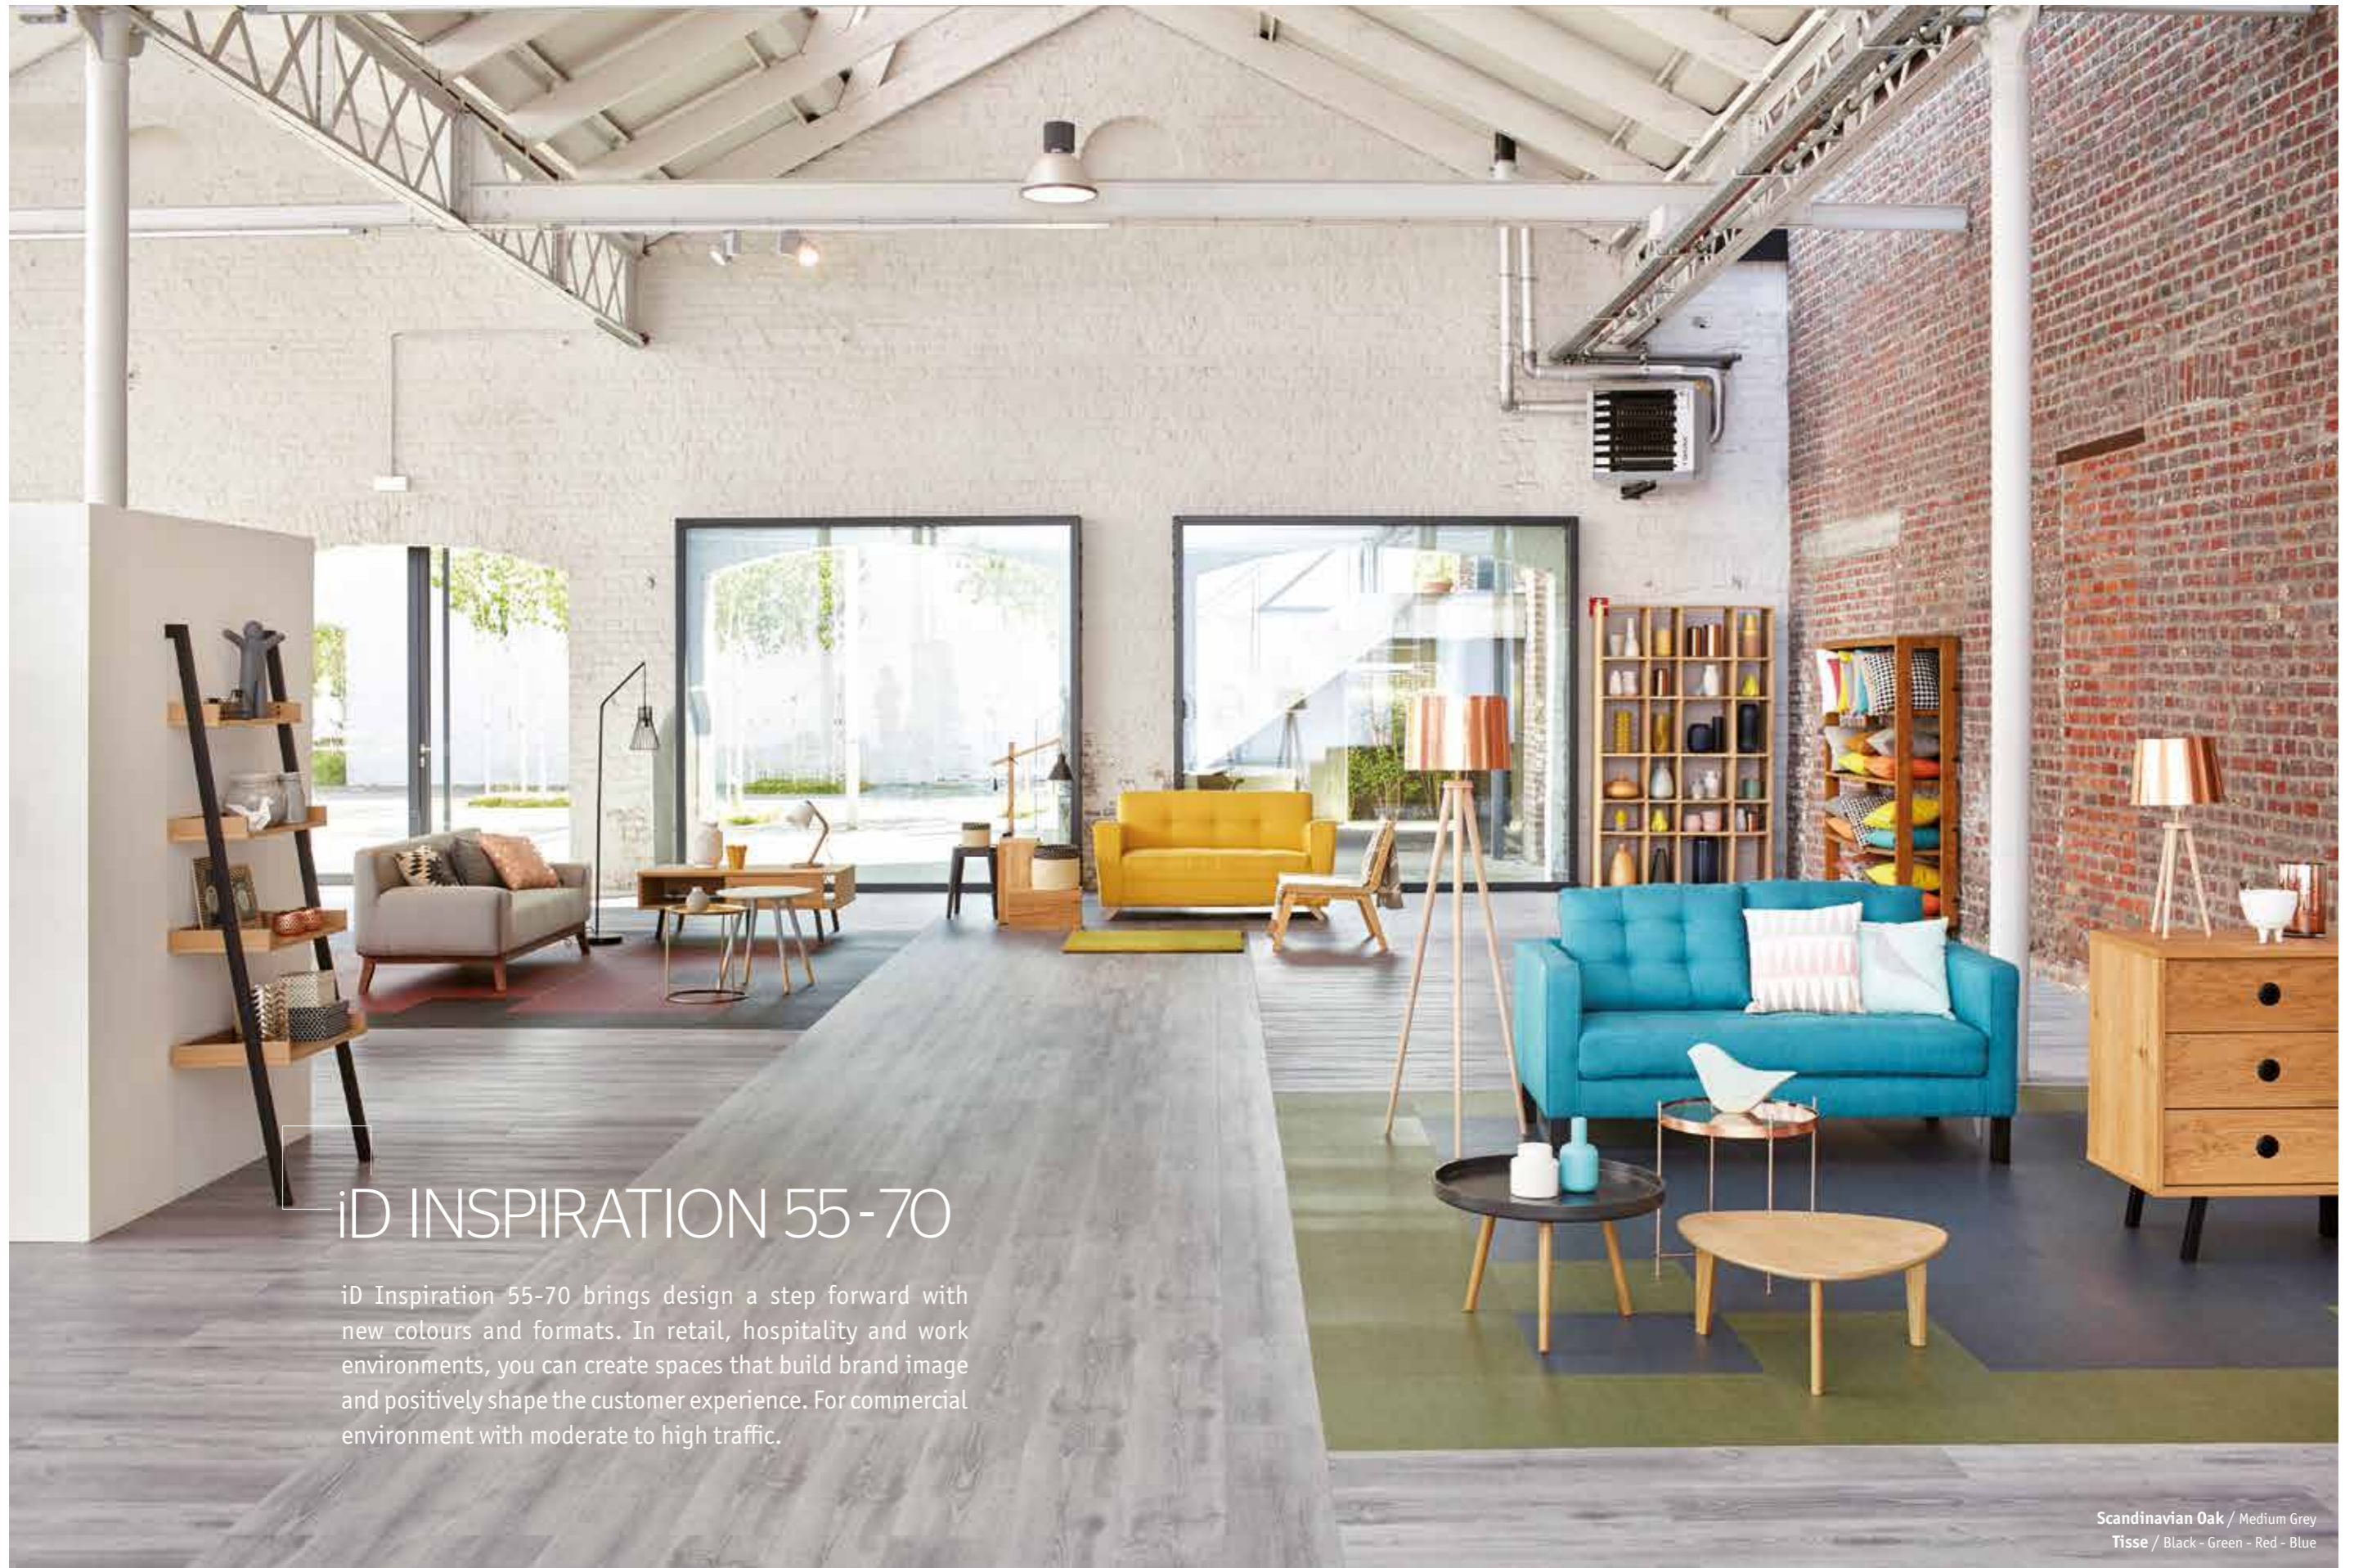

Loose-lay:

iD Inspiration Loose-Lay	30
iD Square	68
iD Tilt	78

iD INSPIRATION 55-70

iD Inspiration 55-70 brings design a step forward with new colours and formats. In retail, hospitality and work environments, you can create spaces that build brand image and positively shape the customer experience. For commercial environment with moderate to high traffic.