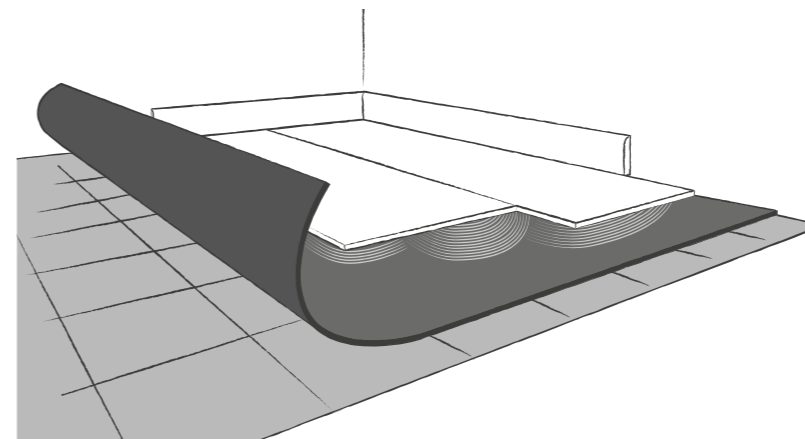

UNDERLAY

TARKOFLAT LOOSE-LAY

- Ready-to-use solution to reduce slight unevenness by up to 1.5mm depth
- Quick and easy-to-install solution
- Calendered PVC foil, loose-lay (naked)
- Grey 3568 004