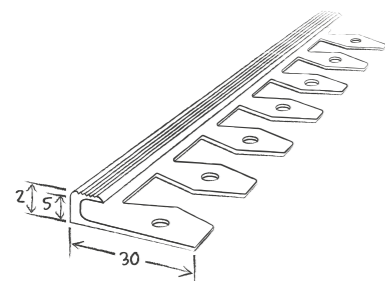

Béton

ACCESSORIES

SKIRTING

PVC DECORATIVE SKIRTING

Compact skirting with decorative film and PUR surface treatment to perfectly match all designs

📦 2.02 lm skirting in packs x 10

PROFILE

BENDABLE PROFILE