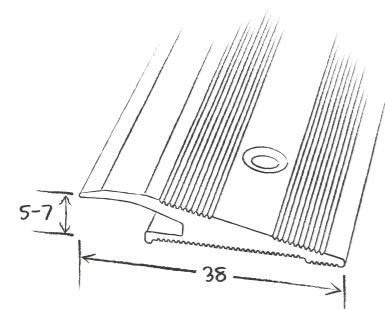

RAMP PROFILE

Very heavy traffic aluminium profile, to be screwed

- Silver 1454 011
- Stainless Steel 1454 012
- 📦 10 units of 2.7 lm