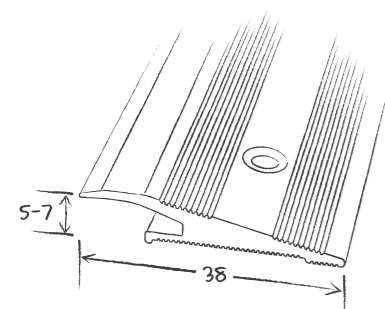

RAMP PROFILE

Very heavy traffic aluminium profile, to be screwed

- Silver 1454 011
- Stainless Steel 1454 012
- 📦 10 units of 2.7 lm