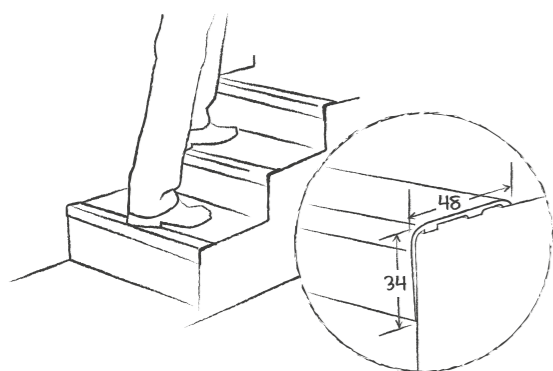

Rustic Oak

ACCESSORIES

SKIRTING

PVC DECORATIVE SKIRTING

- Compact skirting with decorative film and PUR surface treatment to perfectly match all designs
- 📦 2.02 lm skirting in packs x 10

ACCESSIBILITY

ALUMINIUM STAIRNOSE