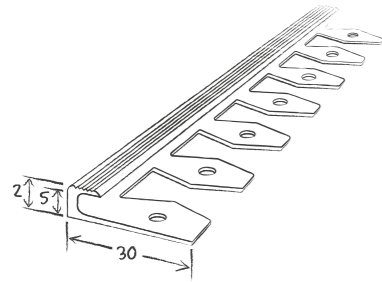

ACCESSORIES

PROFILE

BENDABLE PROFILE

Aluminium stop profile, to be screwed

- Silver 1456 011
 - Stainless Steel 1456 012
- 📦 10 units of 2.5 lm

TRANSITION STRIP

Very high traffic aluminium transition strip, to be screwed