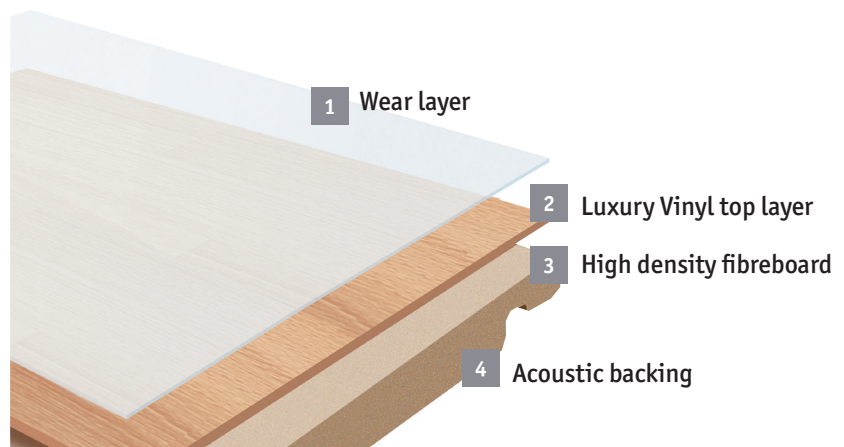

Class 32
AC 4
10 mm
1292 x 194 mm

Plank, 4-sided bevel, 2-Lock

42297907
Rustic Oak Medium Grey

42297908
Rustic Oak Light Grey

SUSTAINABILITY AND ENVIRONMENT

At Tarkett, we are moving towards a circular economy, where our products are designed to be returned, recycled, remanufactured or reused in a close loop system.