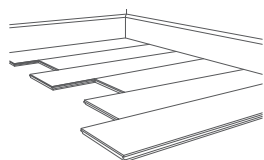

Ensure trouble free installation

VAPOUR BARRIER - PE FOIL

PE-FOIL 200µm
2 x 13 m

1 Unit = 4 rolls in a carton
8021001

NB: A soundblock foam is already integrated in Easium floor but a vapour barrier (PE foil) is needed to protect from water ingress

Matching Accessories Matrix

You will find in these tables the perfect accessory to perfectly finish the flooring installation.

Product reference	SKU	EAN	SKU	EAN	SKU	EAN
Contemporary Oak Grey	8004901	4048103065799	8005901	4048103065973	42300901	4048103066055
Contemporary Oak Grege	8004902	4048103065904	8005902	4048103065980	42300902	4048103066062
Contemporary Oak Natural	8004903	4048103065911	8005903	4048103065997	42300903	4048103066079
Contemporary Oak Brown	8004904	4048103065928	8005904	4048103066000	42300904	4048103066086
Rustic Oak Medium Grey	8004907	4048103065959	8005907	4048103066031	42300907	4048103066116
Rustic Oak Light Grey	8004908	4048103065966	8005908	4048103066048	42300908	4048103066123
Elm Beige	8004905	4048103065935	8005905	4048103066017	42300905	4048103066093
Elm Natural	8004906	4048103065942	8005906	4048103066024	42300906	4048103066109